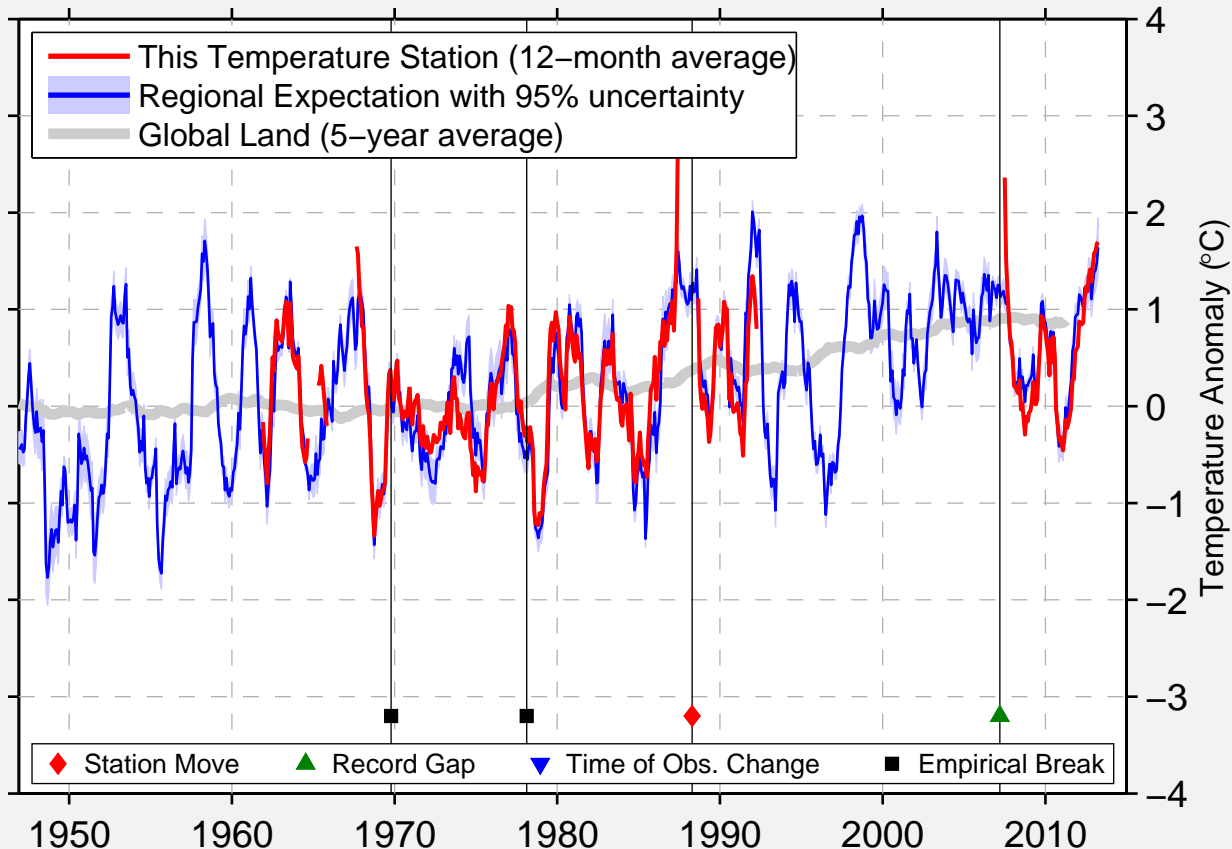

TROY 18 N

48.717 N, 115.883 W (United States)

Data Quality Controlled and Aligned at Breakpoints

Berkeley Earth