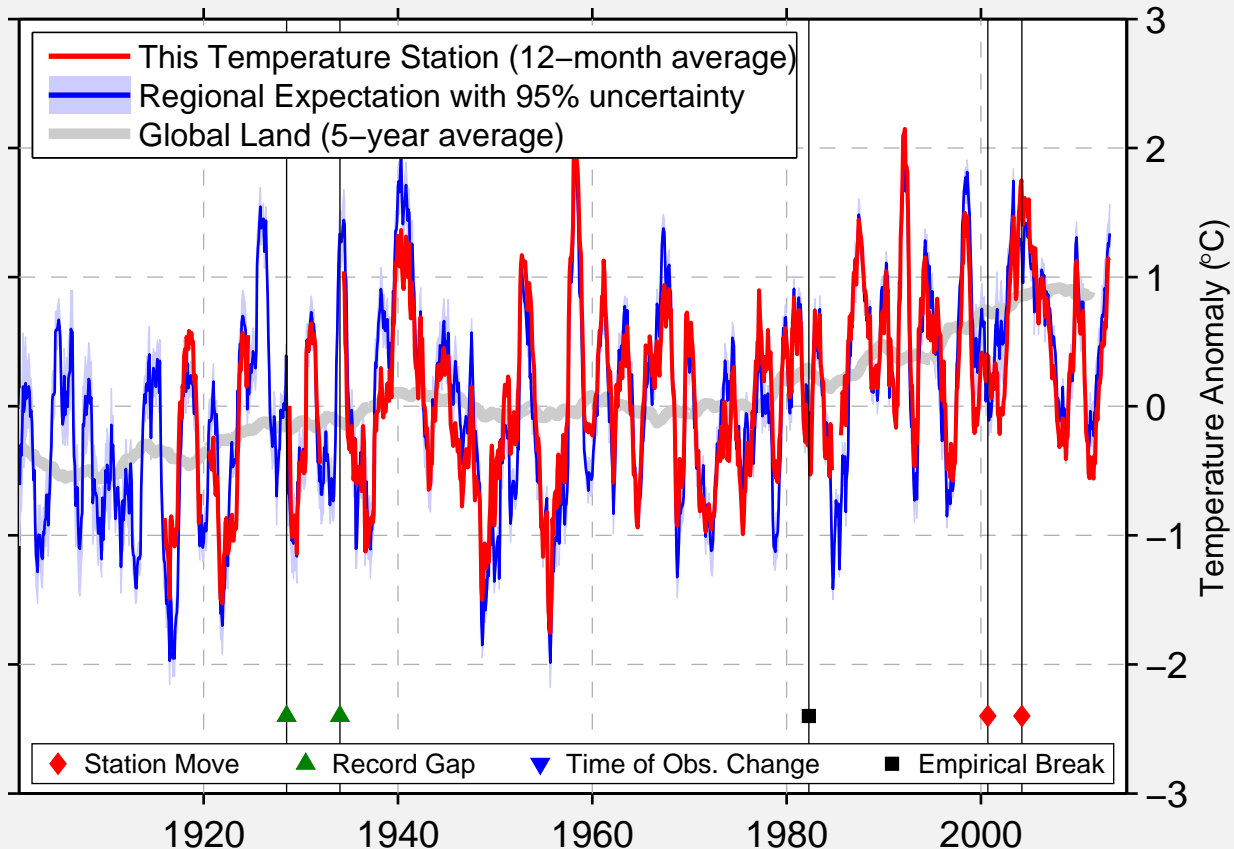

DIABLO DAM

48.714 N, 121.143 W (United States)

Data Quality Controlled and Aligned at Breakpoints

Berkeley Earth