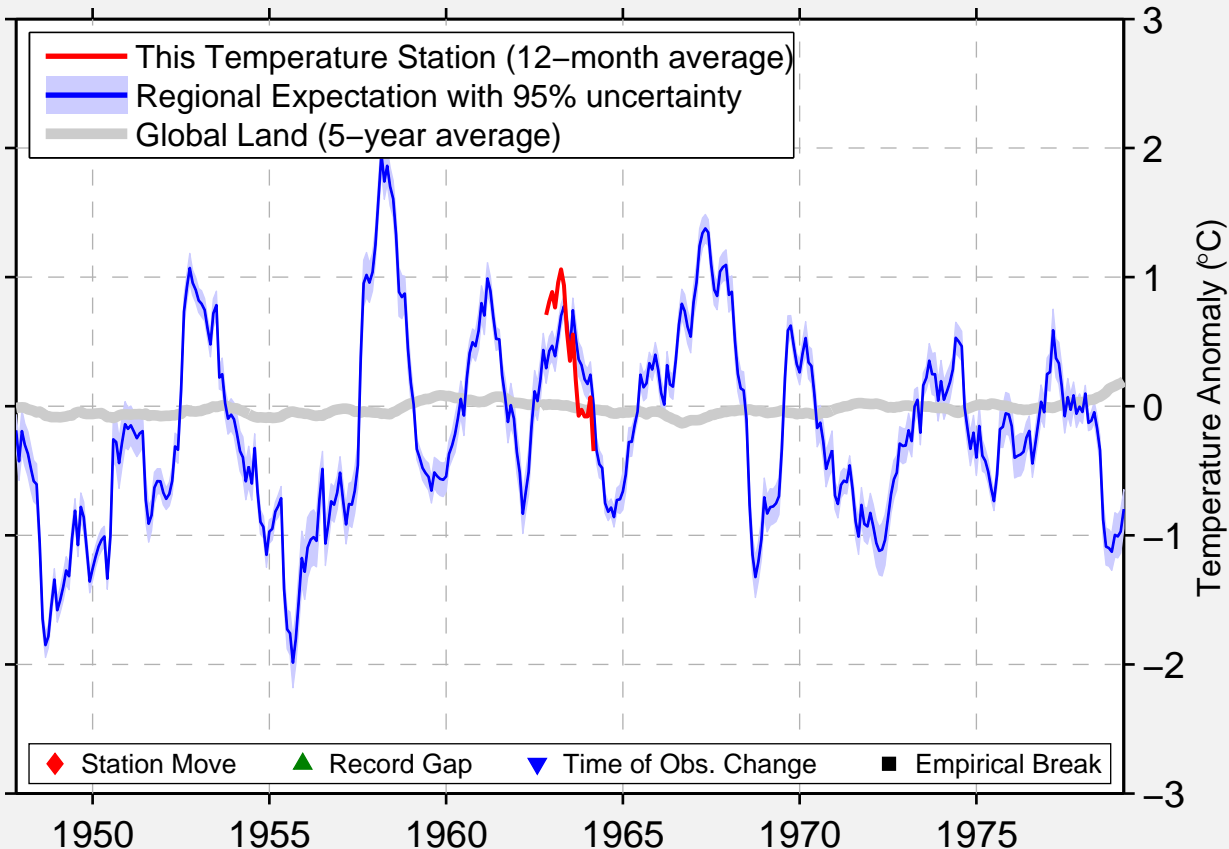

TONASKET 11 WSW

48.667 N, 119.667 W (United States)

Data Quality Controlled and Aligned at Breakpoints

Berkeley Earth