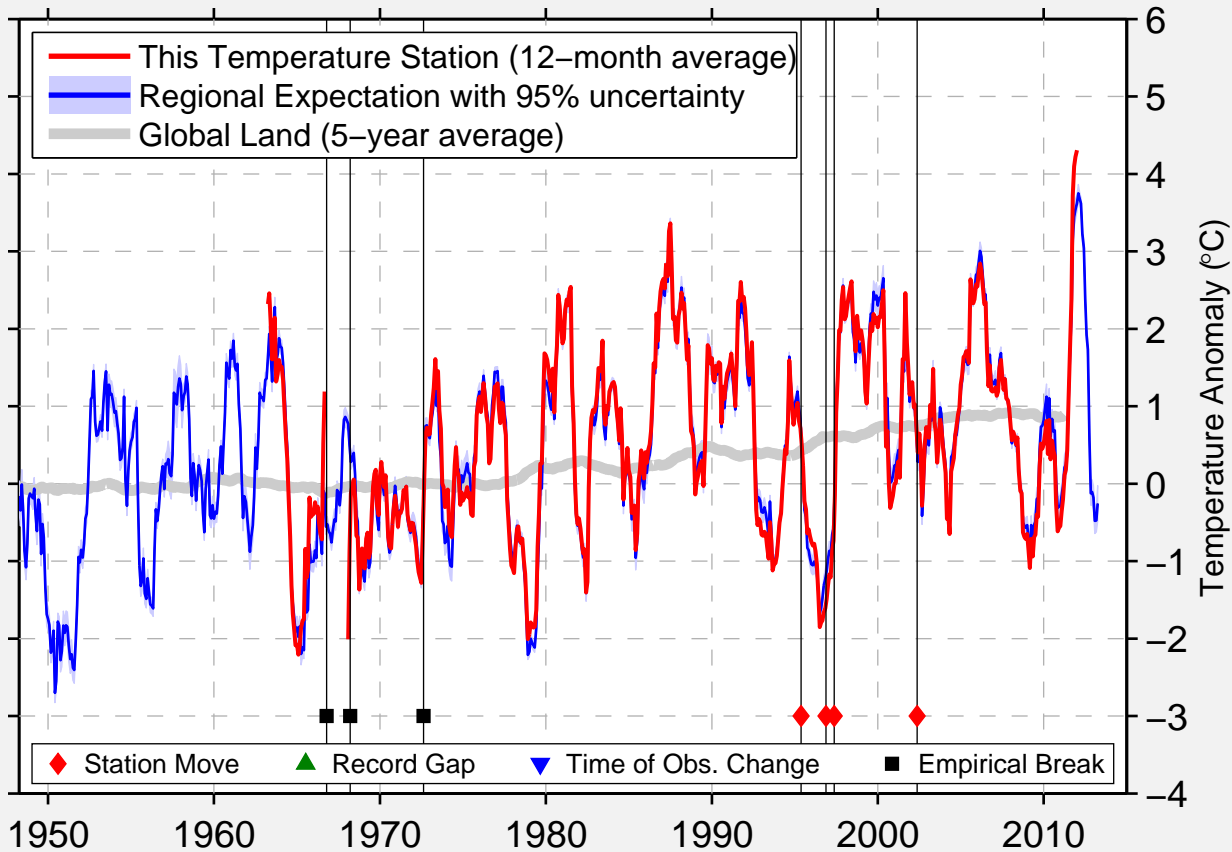

# WILDROSE 3 NW

48.663 N, 103.213 W (United States)

Data Quality Controlled and Aligned at Breakpoints

Berkeley Earth