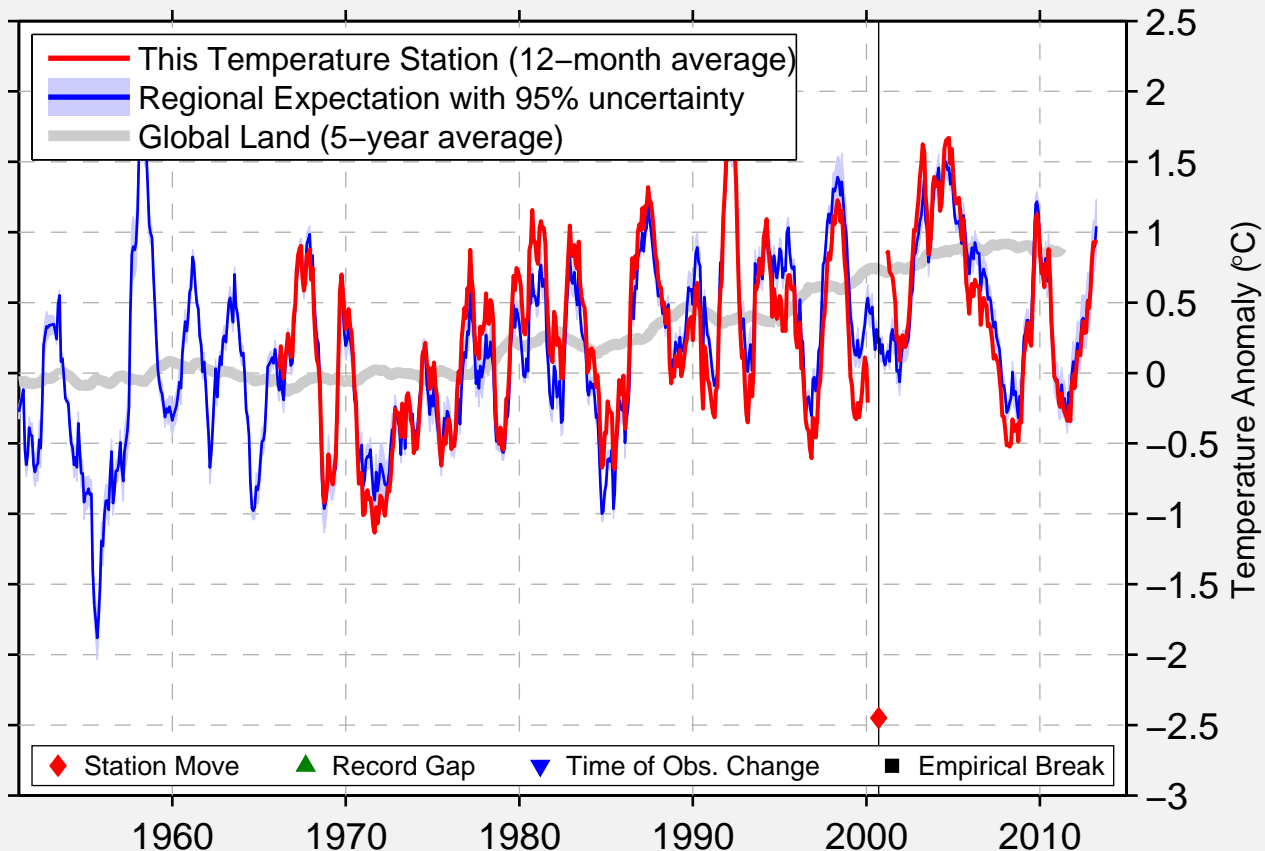

# UPPER BAKER DAM

48.650 N, 121.684 W (United States)

Data Quality Controlled and Aligned at Breakpoints

Berkeley Earth