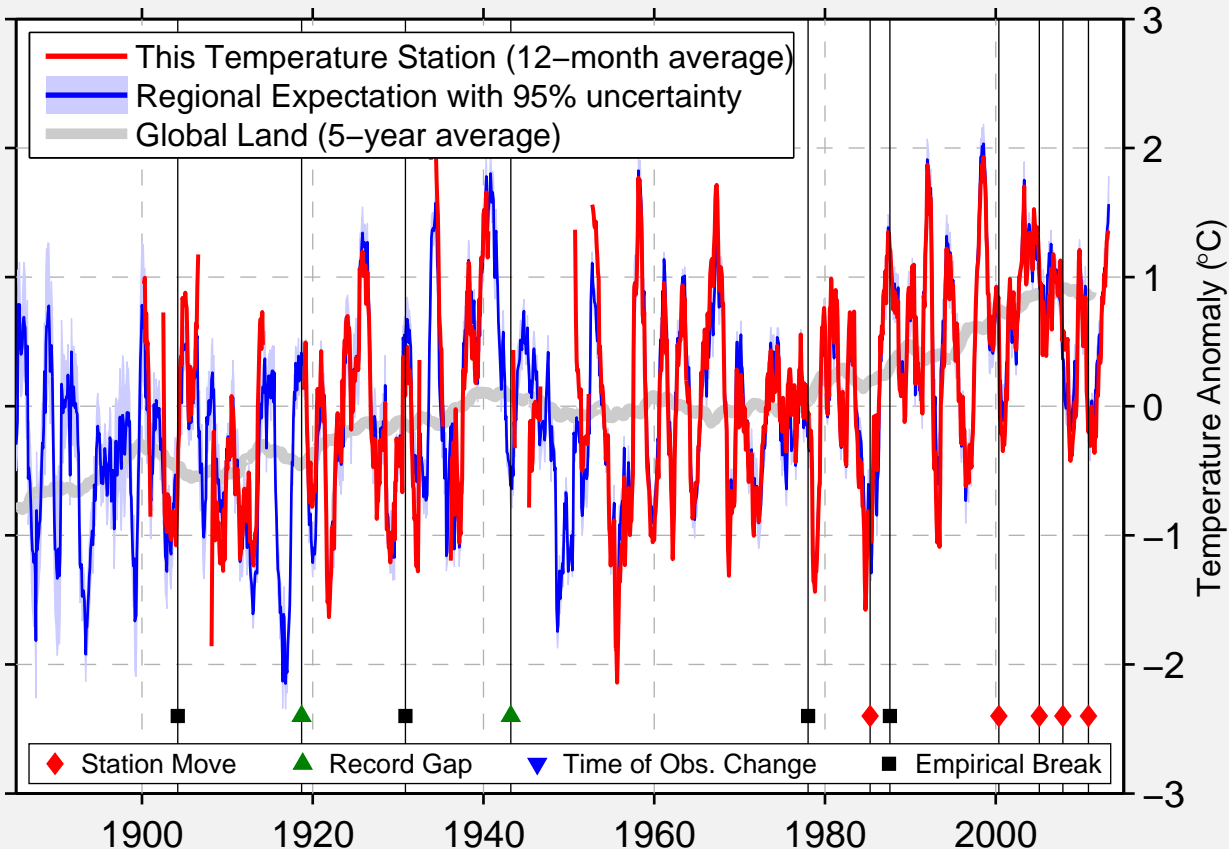

REPUBLIC

48.647 N, 118.731 W (United States)

Data Quality Controlled and Aligned at Breakpoints

Berkeley Earth