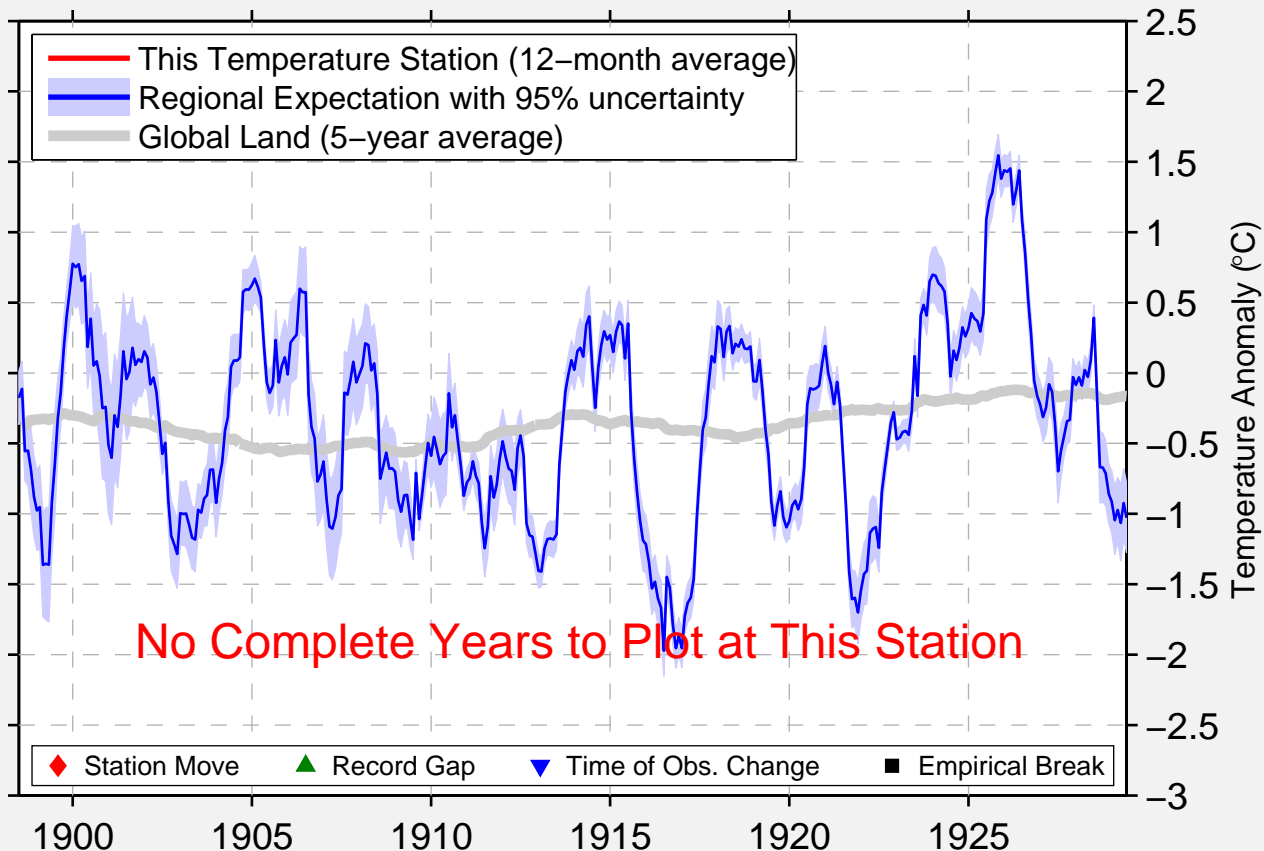

CAMP CRESENT

48.617 N, 120.633 W (United States)

Data Quality Controlled and Aligned at Breakpoints

Berkeley Earth