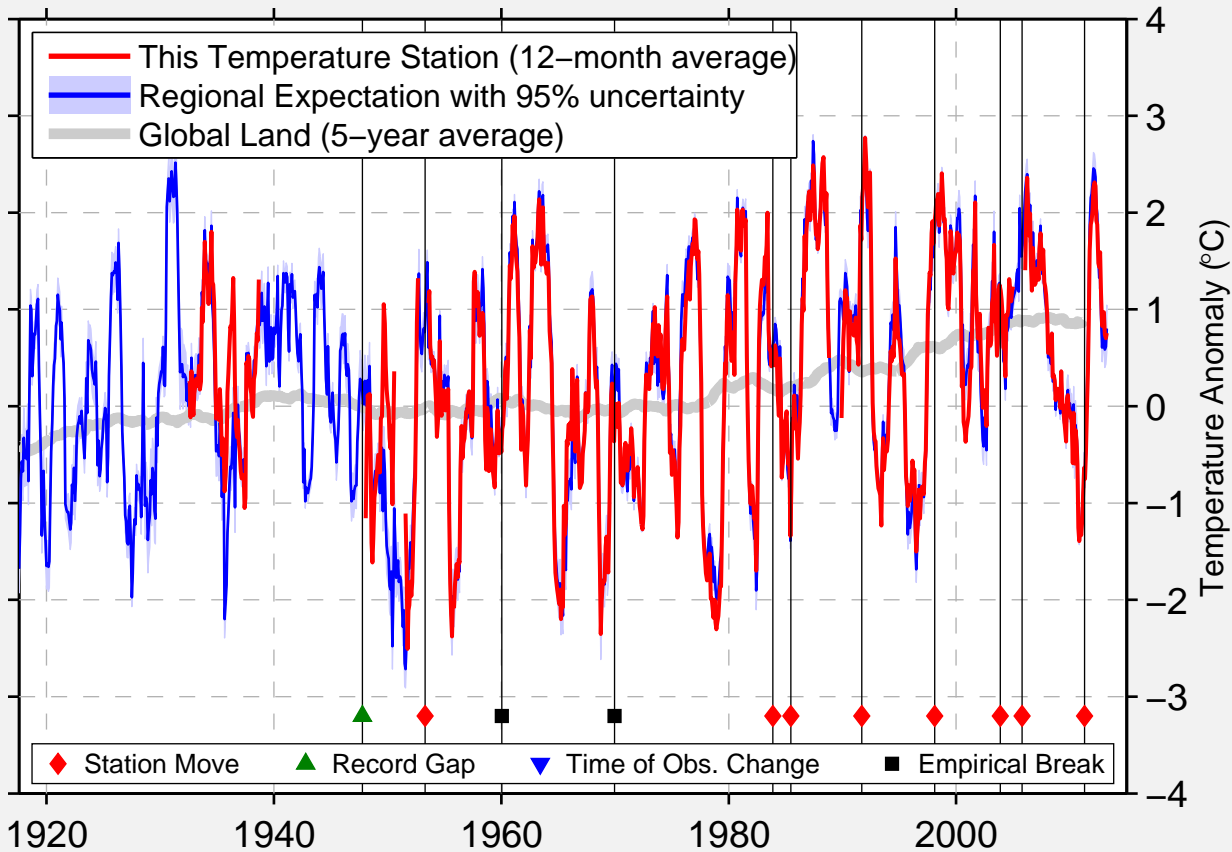

JOPLIN

48.562 N, 110.767 W (United States)

Data Quality Controlled and Aligned at Breakpoints

Berkeley Earth