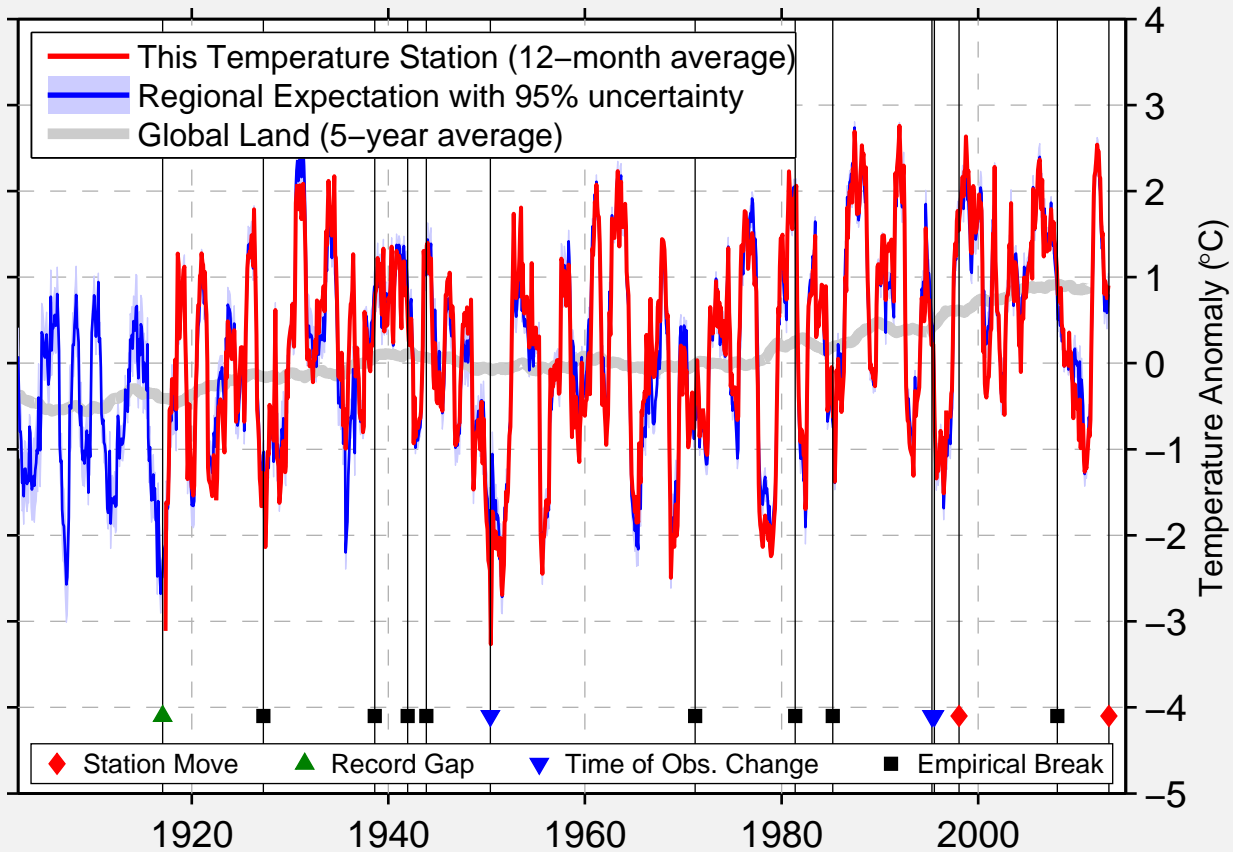

FORT ASSINNIBOINE

48.498 N, 109.799 W (United States)

Data Quality Controlled and Aligned at Breakpoints

Berkeley Earth