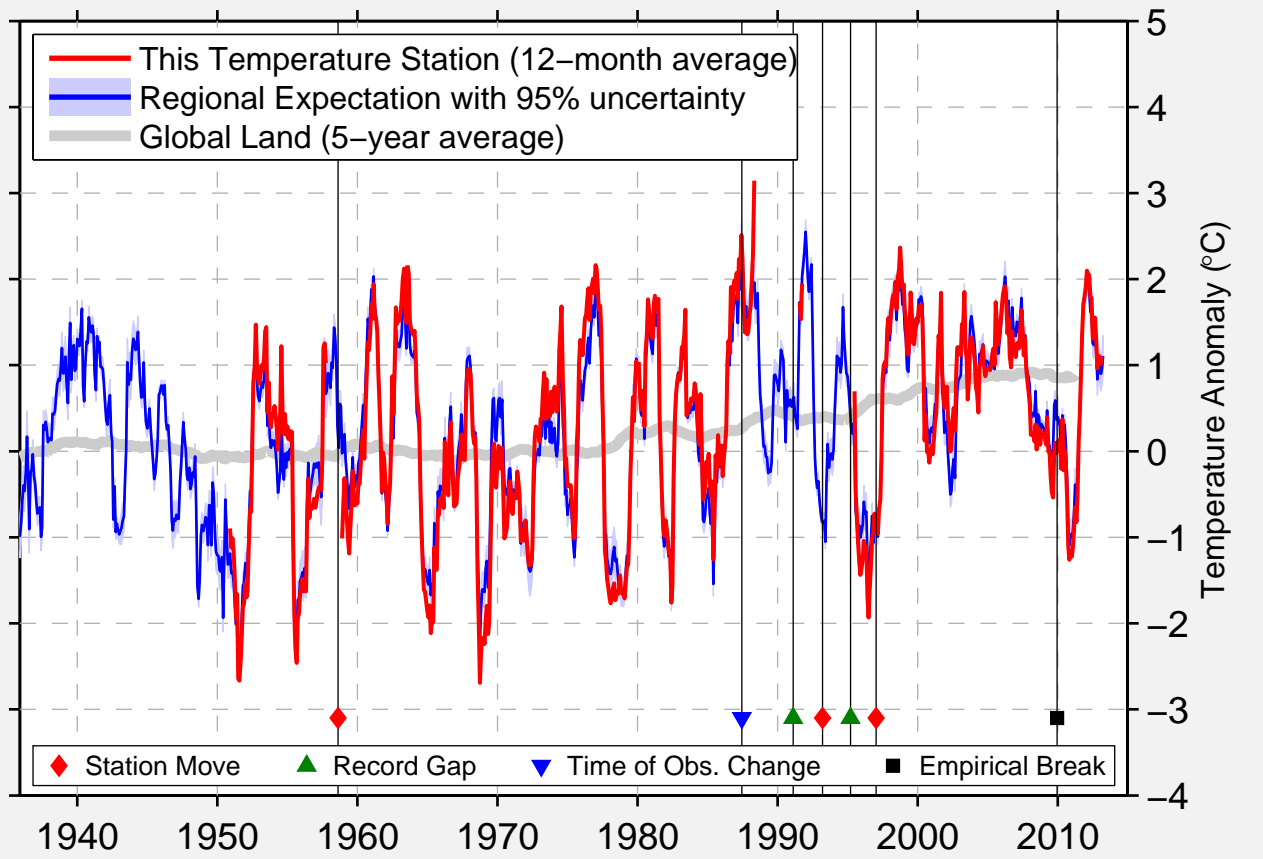

SHELBY AIRPORT

48.483 N, 111.869 W (United States)

Data Quality Controlled and Aligned at Breakpoints

Berkeley Earth