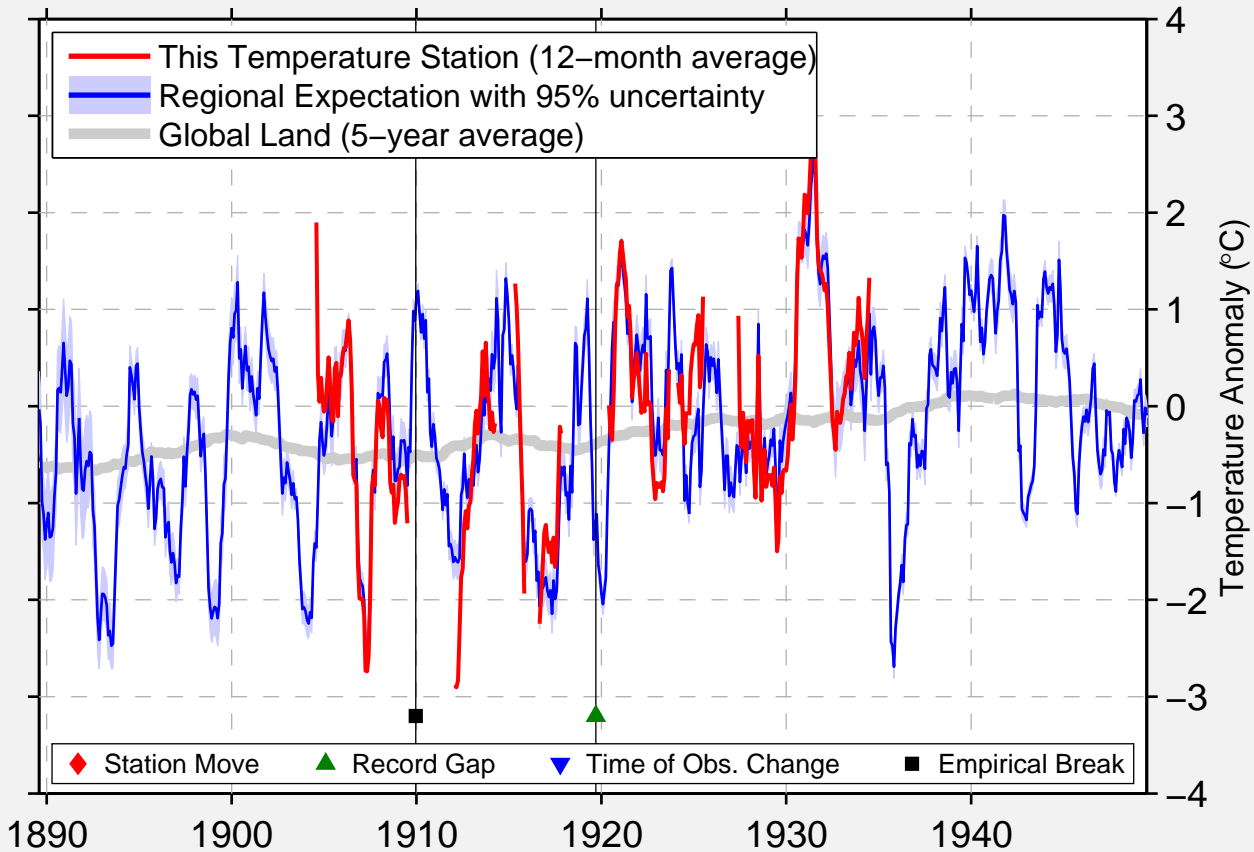

# CANDO 1 NNW

48.483 N, 99.162 W (United States)

◆ Station Move    ▲ Record Gap    ▼ Time of Obs. Change    ■ Empirical Break