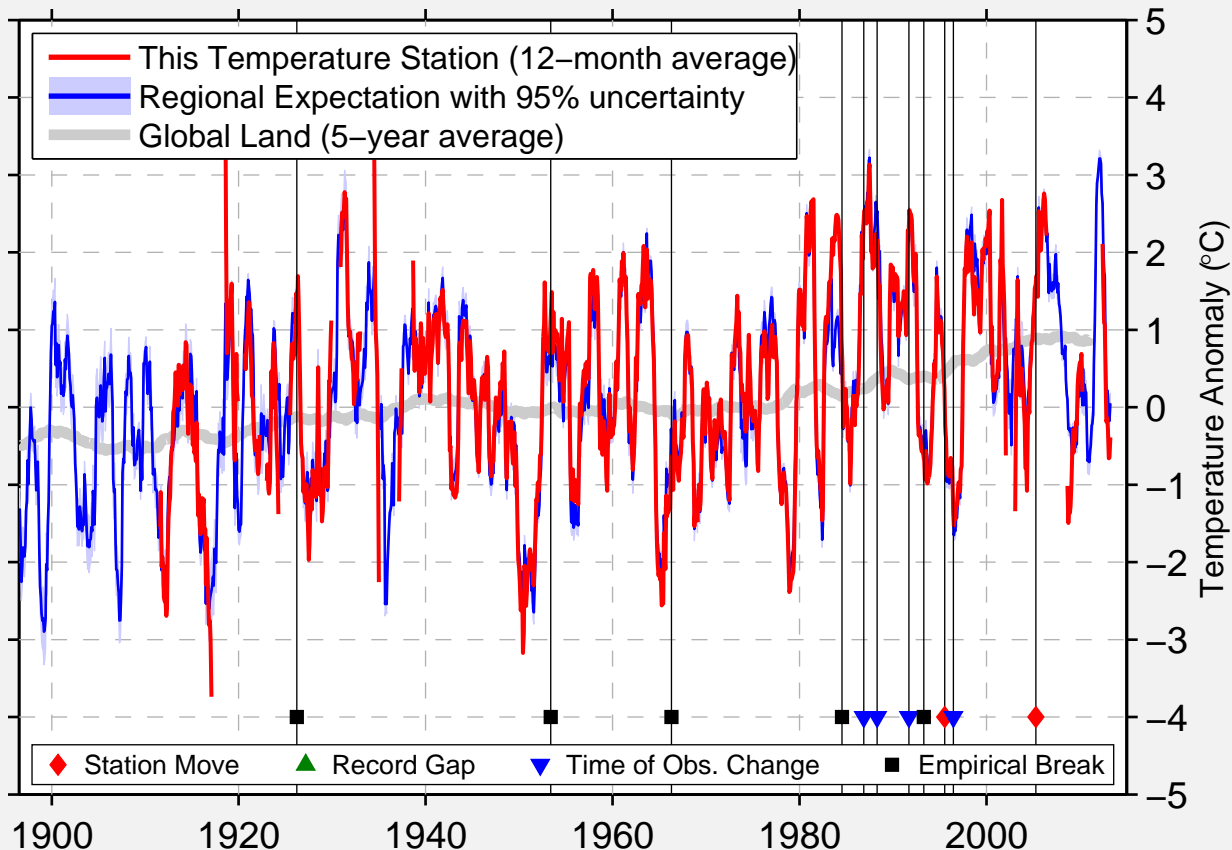

MEDICINE LAKE 3 SE

48.483 N, 104.451 W (United States)

Data Quality Controlled and Aligned at Breakpoints

Berkeley Earth