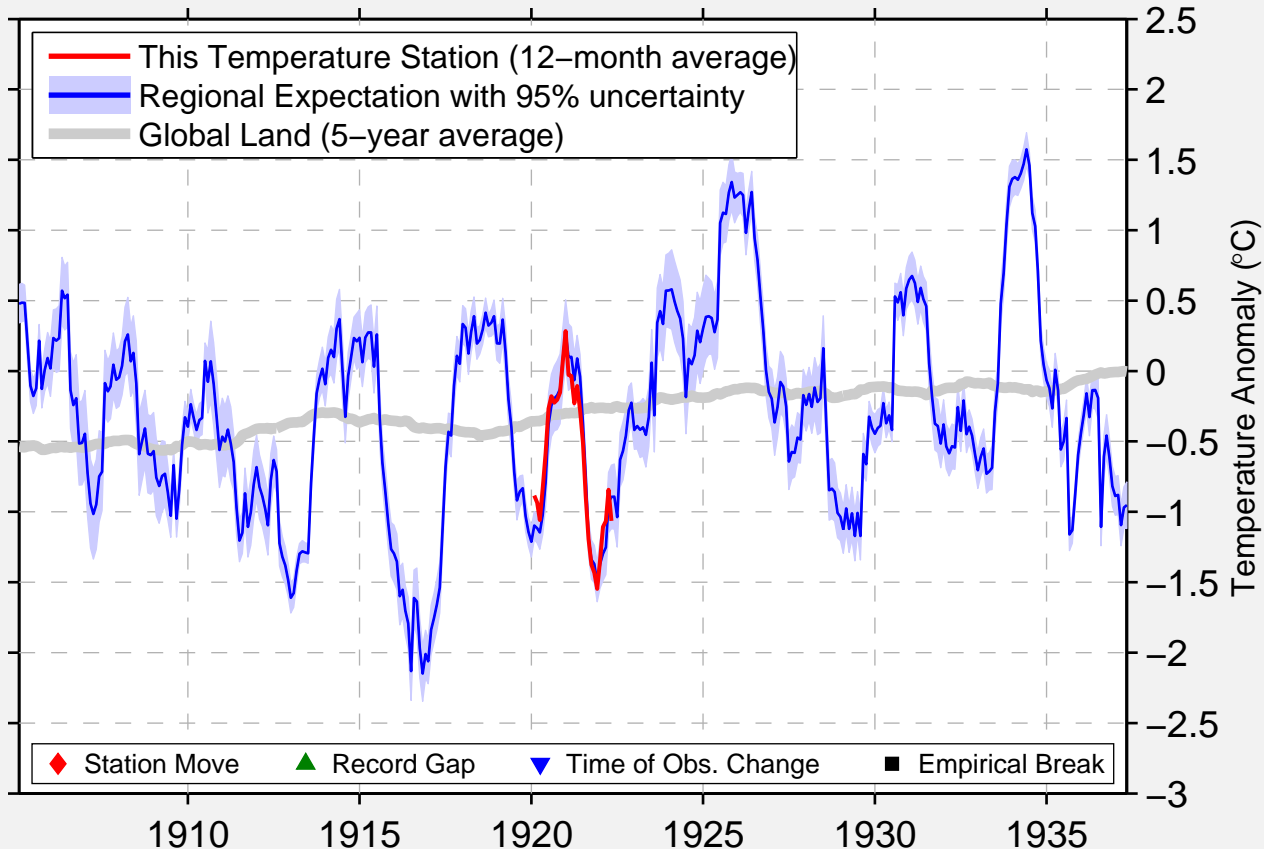

LOCKE

48.467 N, 117.383 W (United States)

Data Quality Controlled and Aligned at Breakpoints

Berkeley Earth