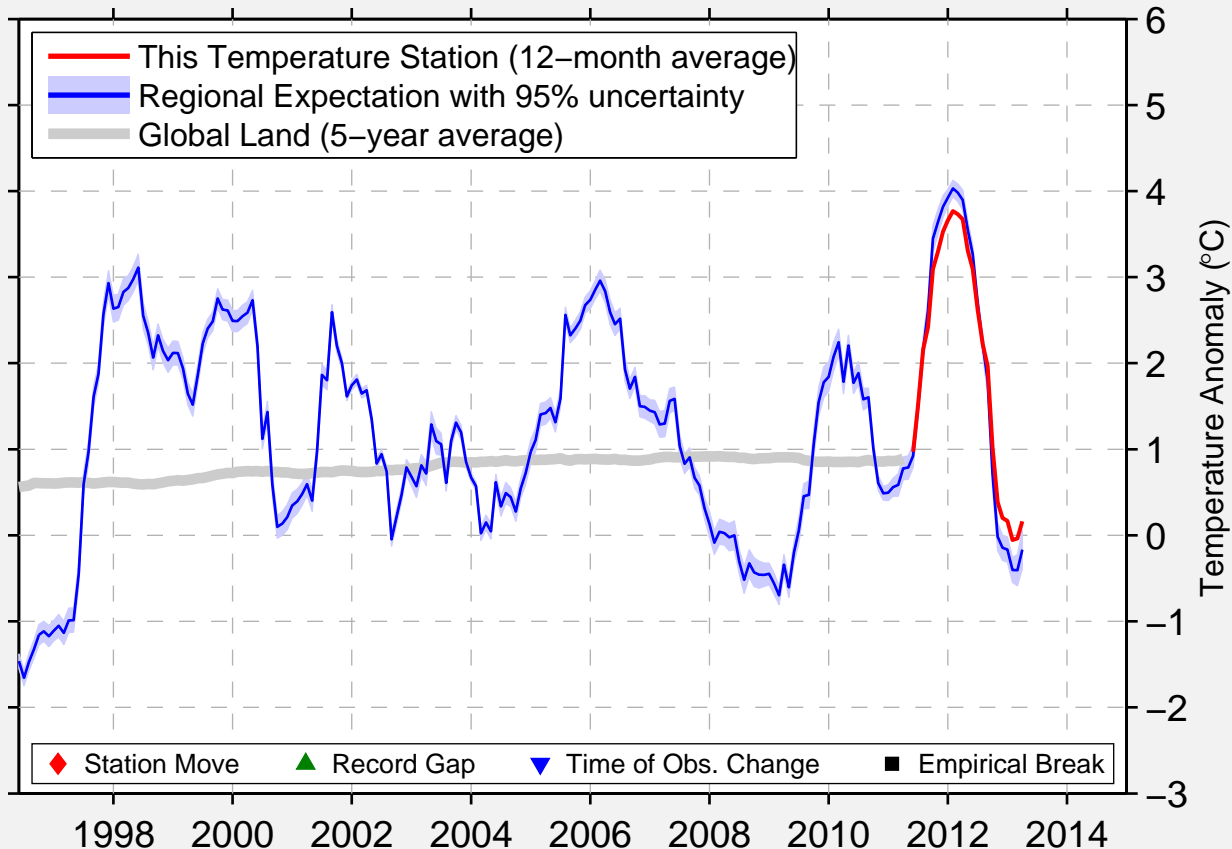

HUTSON FLD

48.405 N, 97.371 W (United States)

Data Quality Controlled and Aligned at Breakpoints

Berkeley Earth