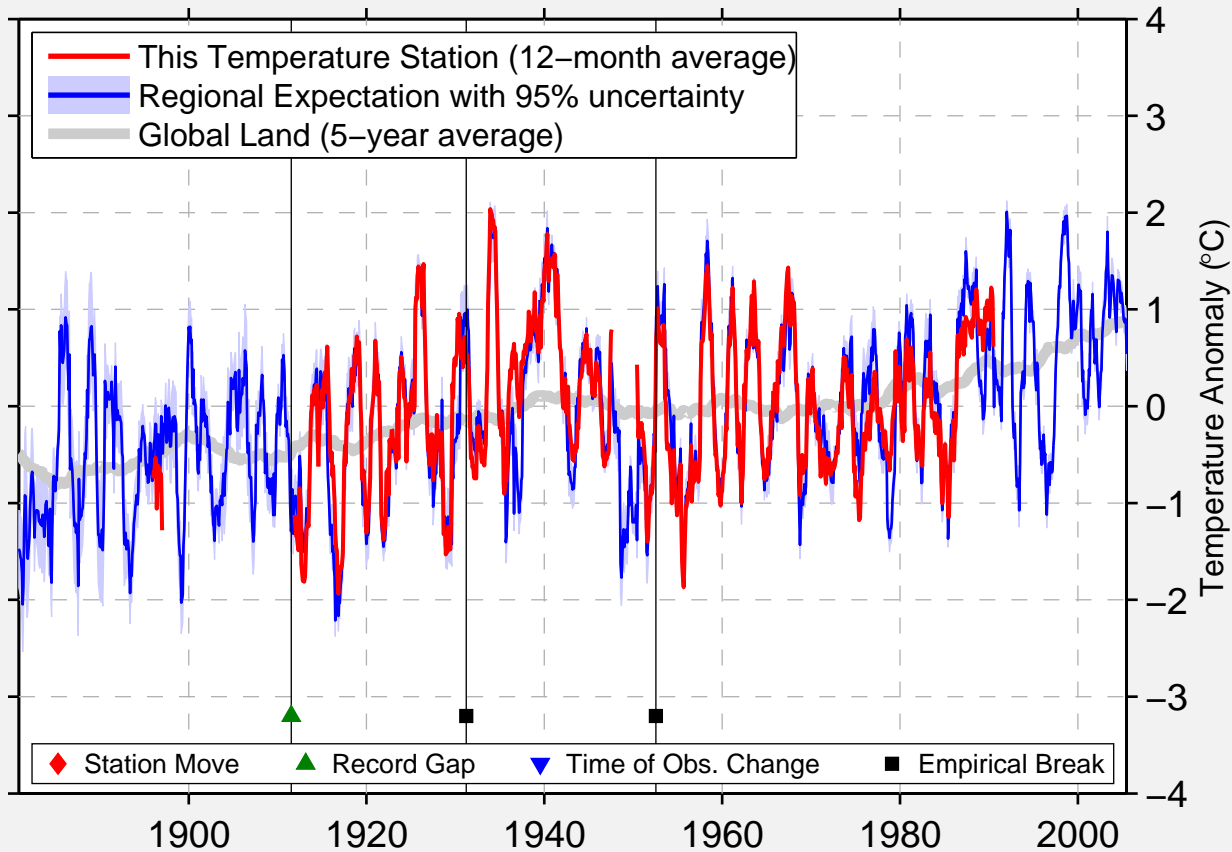

# LIBBY-1NE-RS

48.400 N, 115.500 W (United States)

Data Quality Controlled and Aligned at Breakpoints

Berkeley Earth