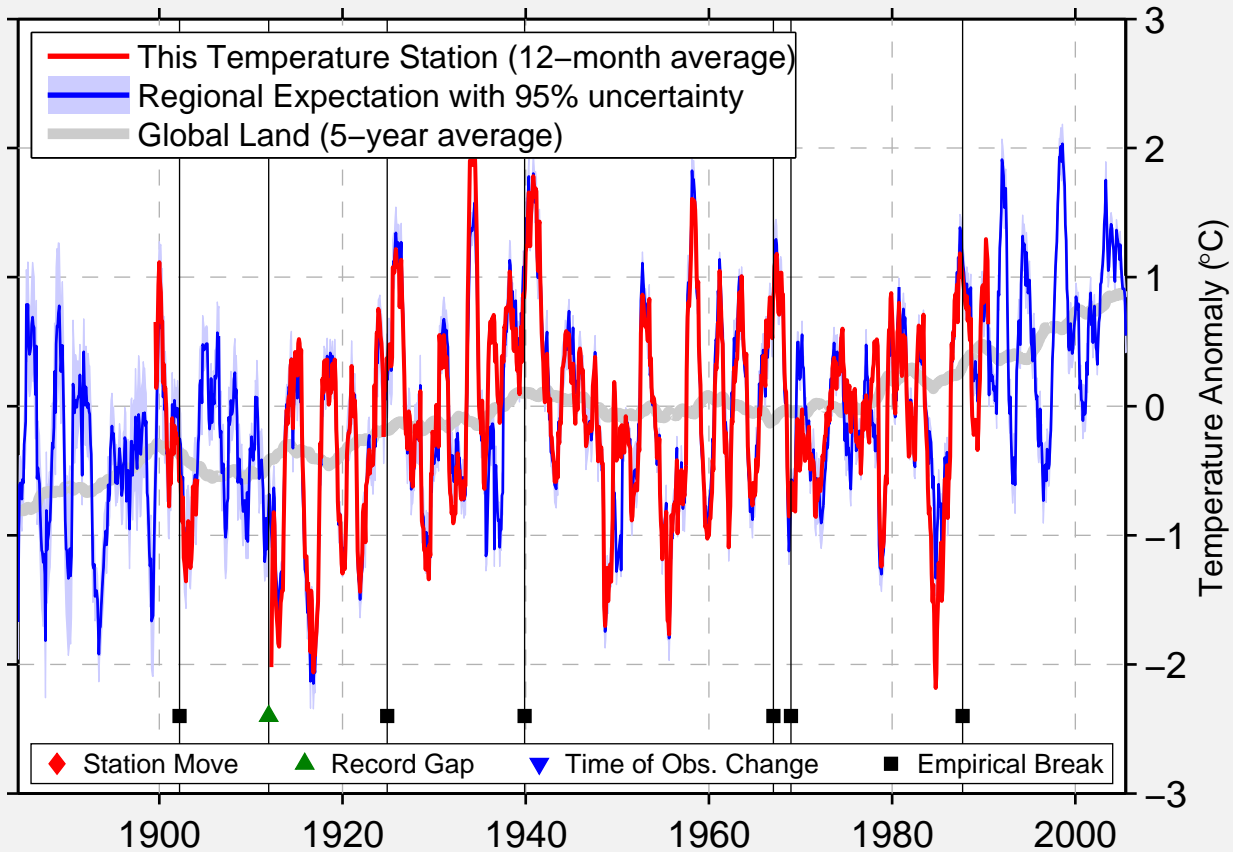

PRIEST-RIVER-EXPERIM

48.400 N, 116.800 W (United States)

Data Quality Controlled and Aligned at Breakpoints

Berkeley Earth