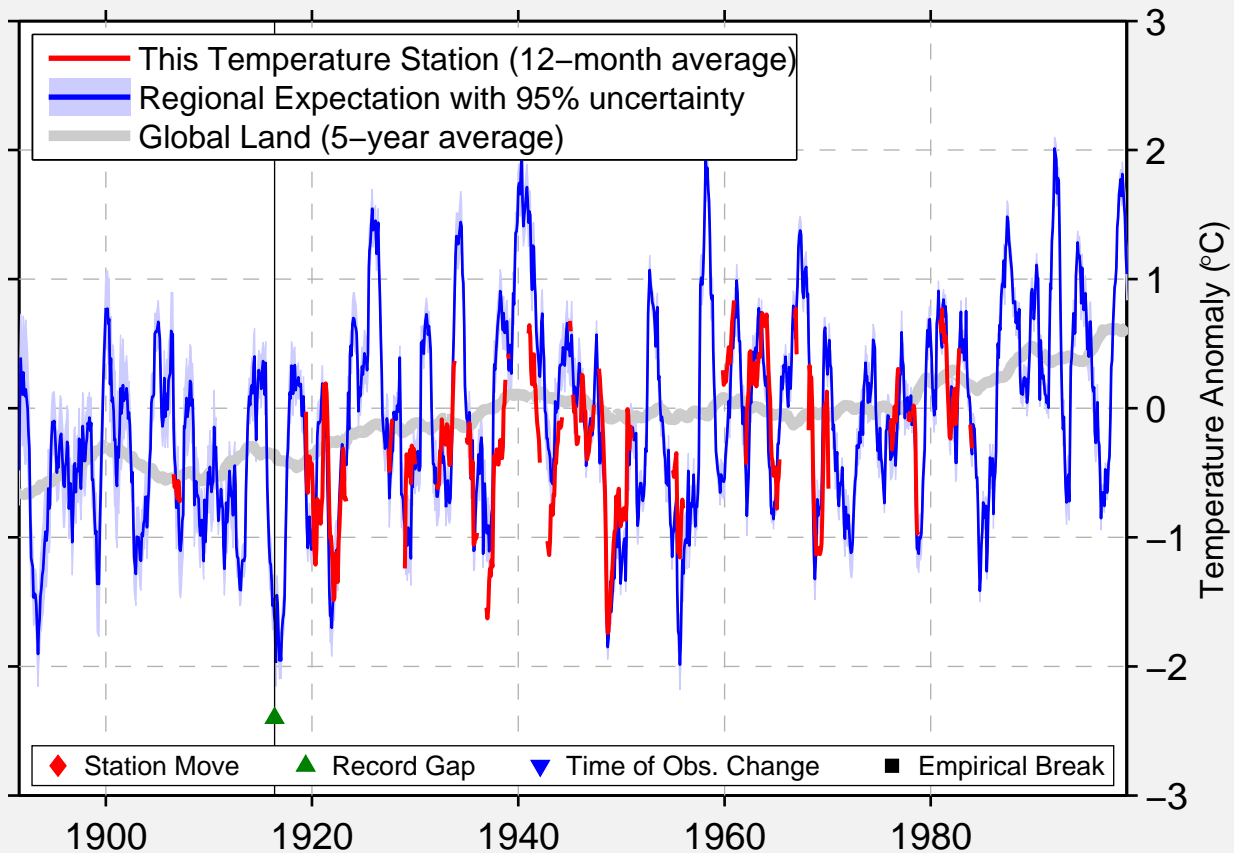

# STEHEKIN-4NW

48.400 N, 120.700 W (United States)

◆ Station Move    ▲ Record Gap    ▼ Time of Obs. Change    ■ Empirical Break