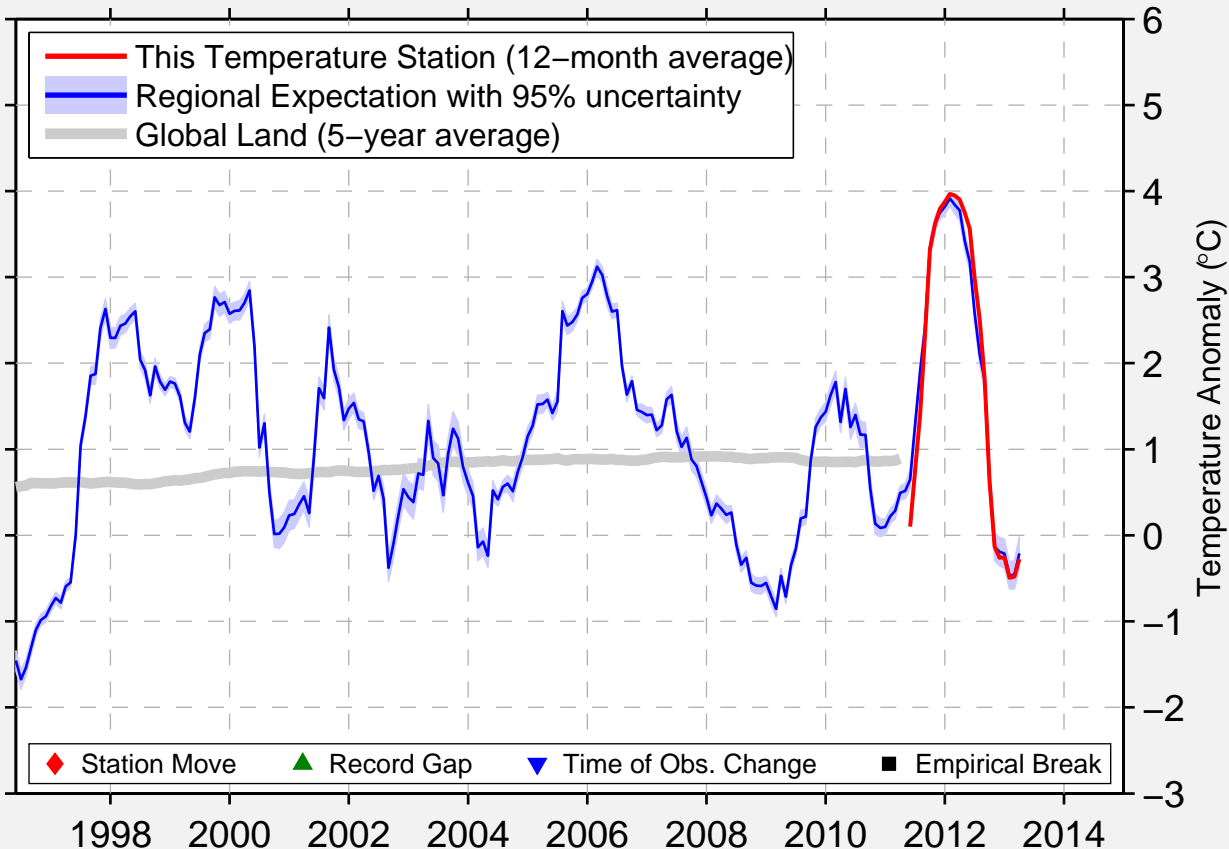

# RUGBY MUNI

48.390 N, 100.024 W (United States)

Data Quality Controlled and Aligned at Breakpoints

Berkeley Earth