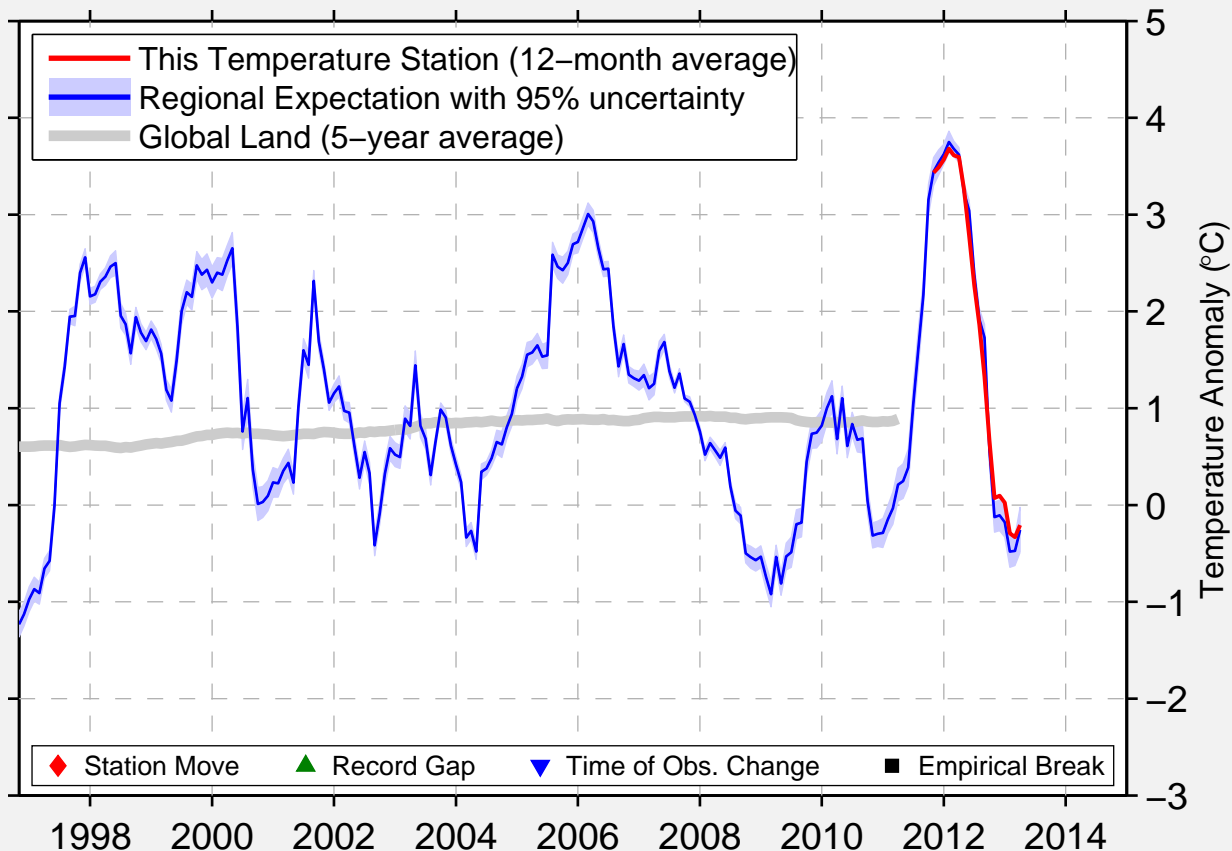

TIOGA MUNI

48.381 N, 102.898 W (United States)

Data Quality Controlled and Aligned at Breakpoints

Berkeley Earth