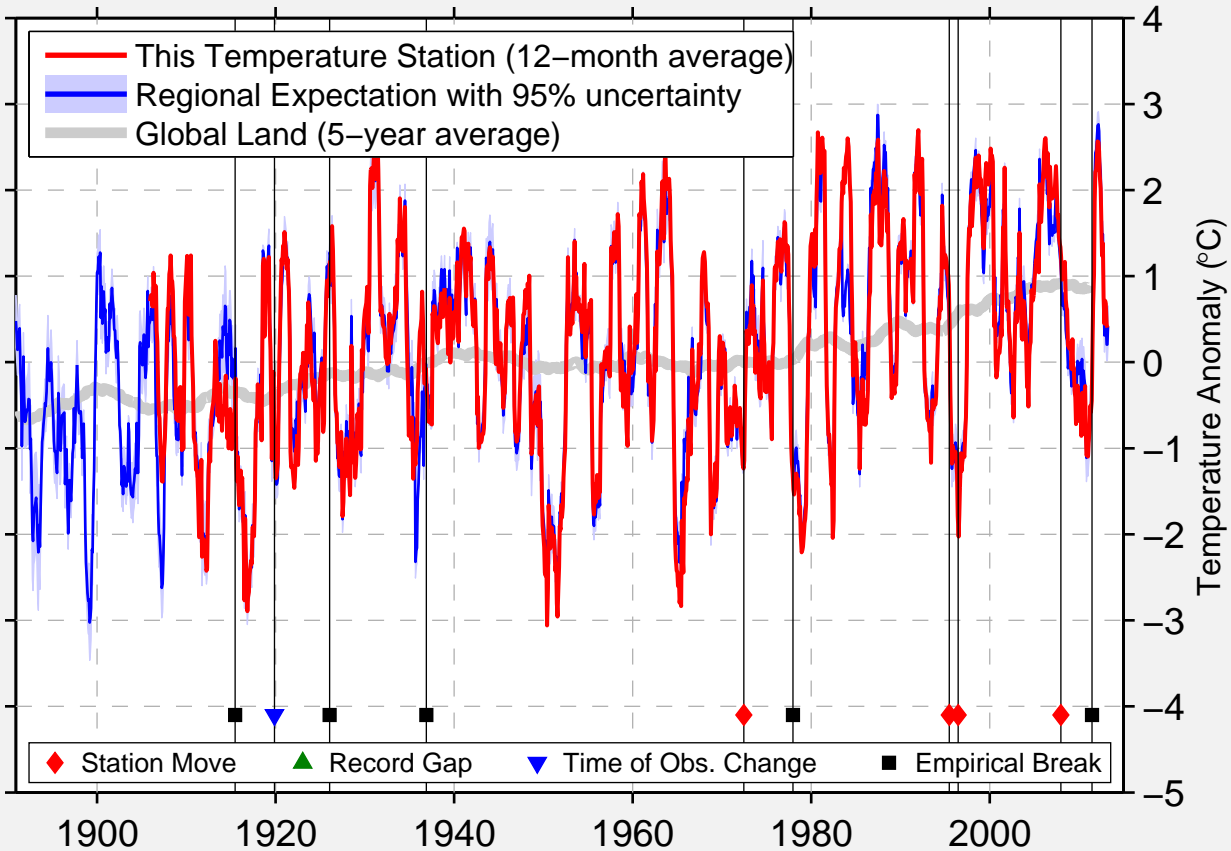

MALTA 7 E

48.372 N, 107.800 W (United States)

Data Quality Controlled and Aligned at Breakpoints

Berkeley Earth