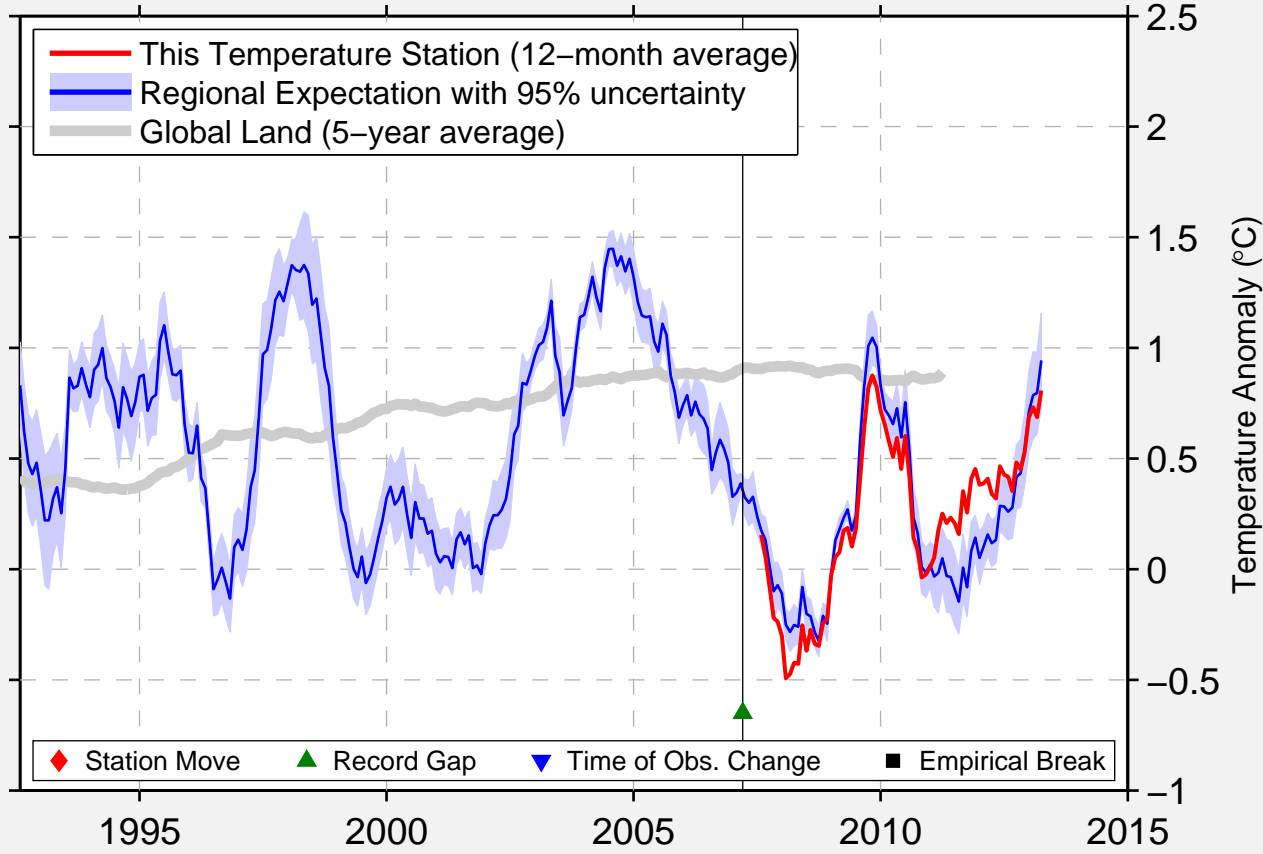

NEAH BAY

48.367 N, 124.608 W (United States)

Data Quality Controlled and Aligned at Breakpoints

Berkeley Earth