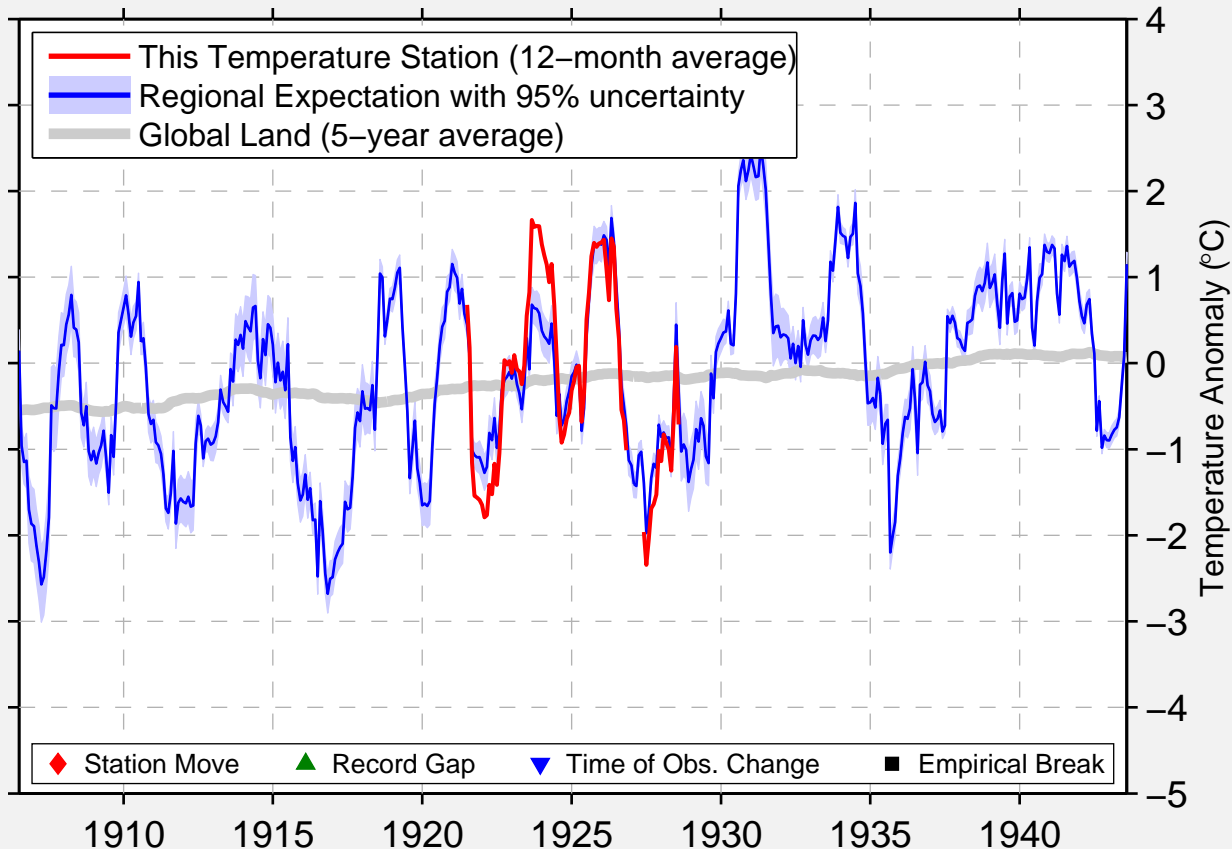

KINREAD

48.333 N, 111.167 W (United States)

Data Quality Controlled and Aligned at Breakpoints

Berkeley Earth