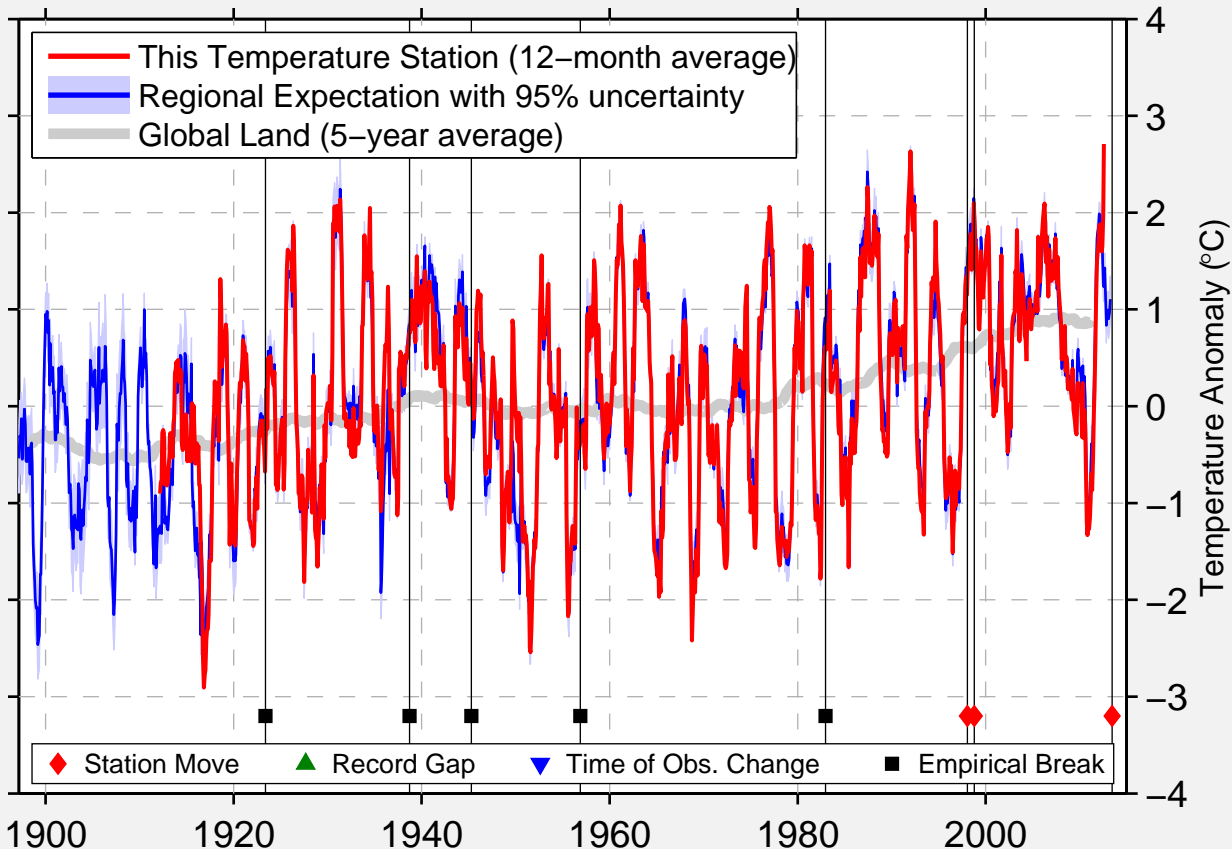

# VALIER

48.317 N, 112.253 W (United States)

Data Quality Controlled and Aligned at Breakpoints

Berkeley Earth