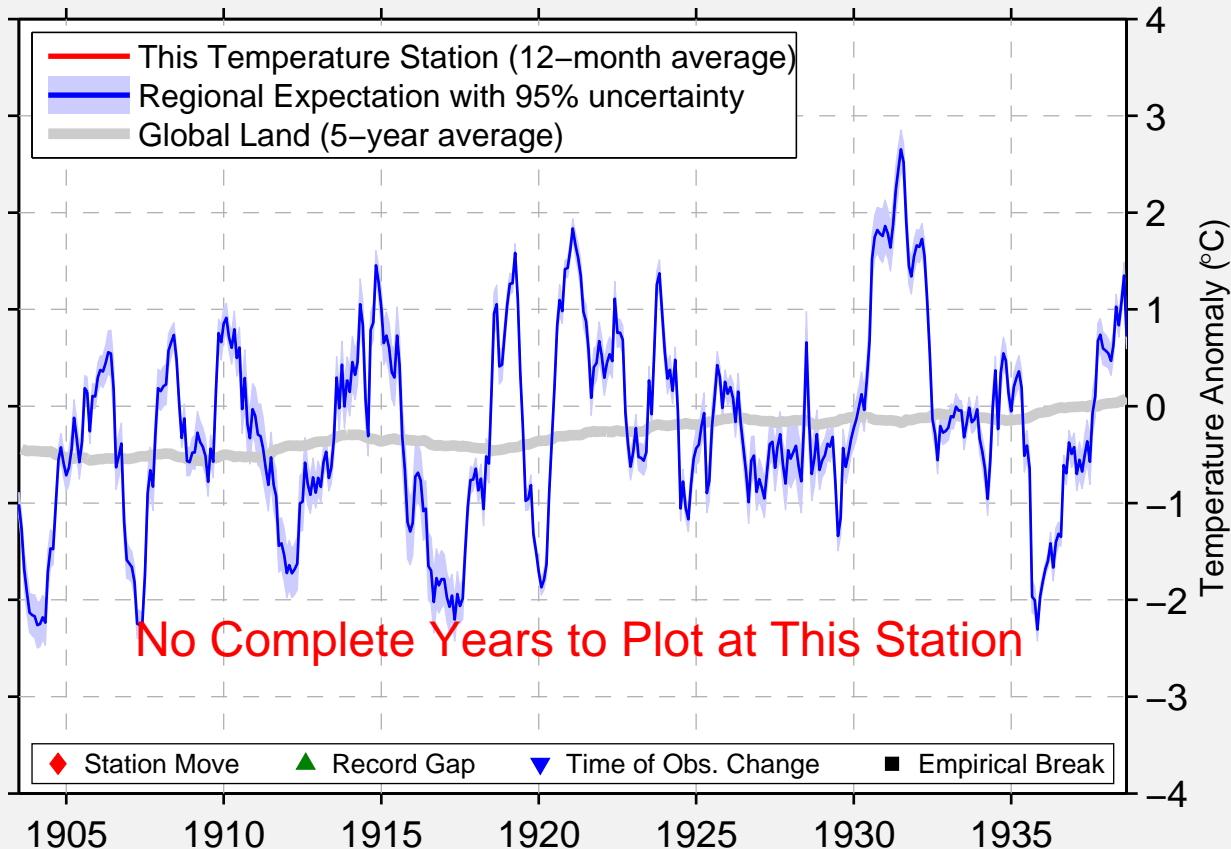

# GOLDEN VALLEY

48.317 N, 95.883 W (United States)

**No Complete Years to Plot at This Station**

◆ Station Move    ▲ Record Gap    ▼ Time of Obs. Change    ■ Empirical Break