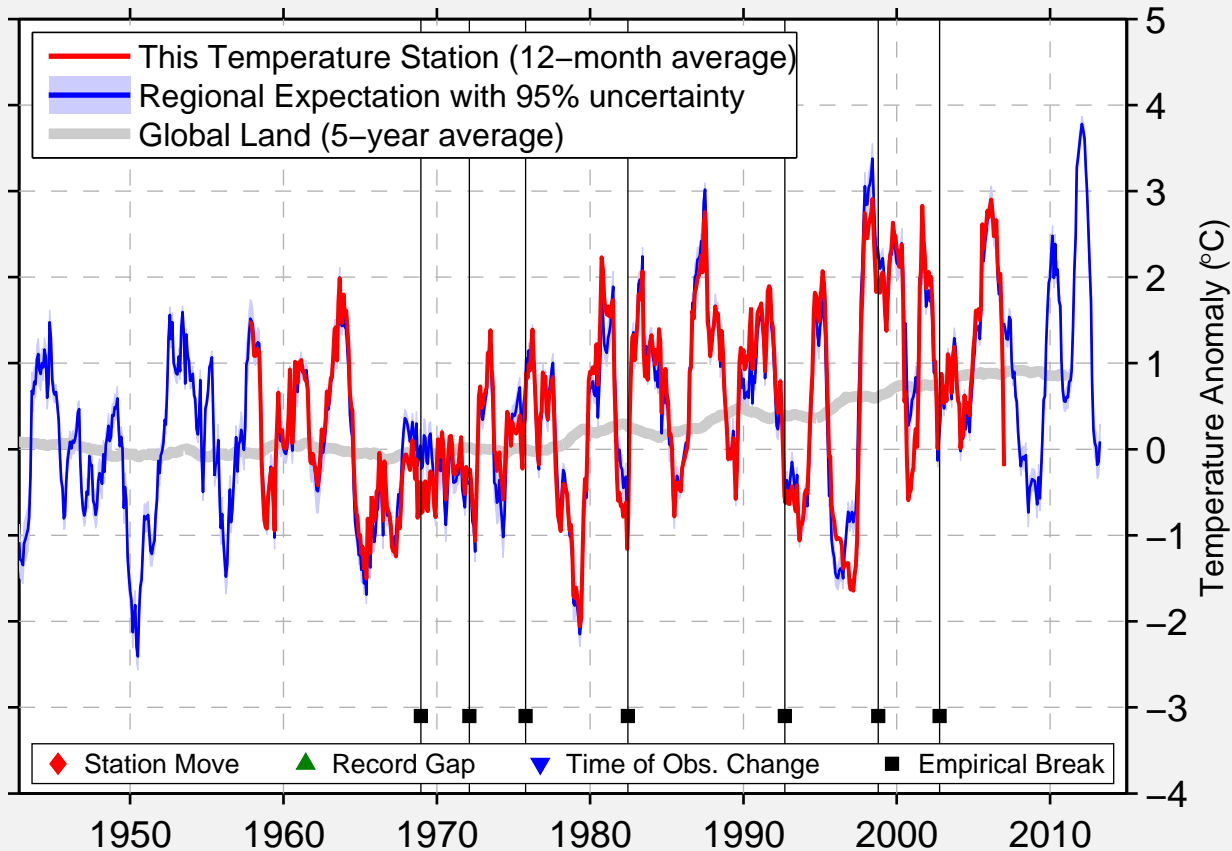

AGASSIZ REFUGE

48.301 N, 95.982 W (United States)

Data Quality Controlled and Aligned at Breakpoints

Berkeley Earth