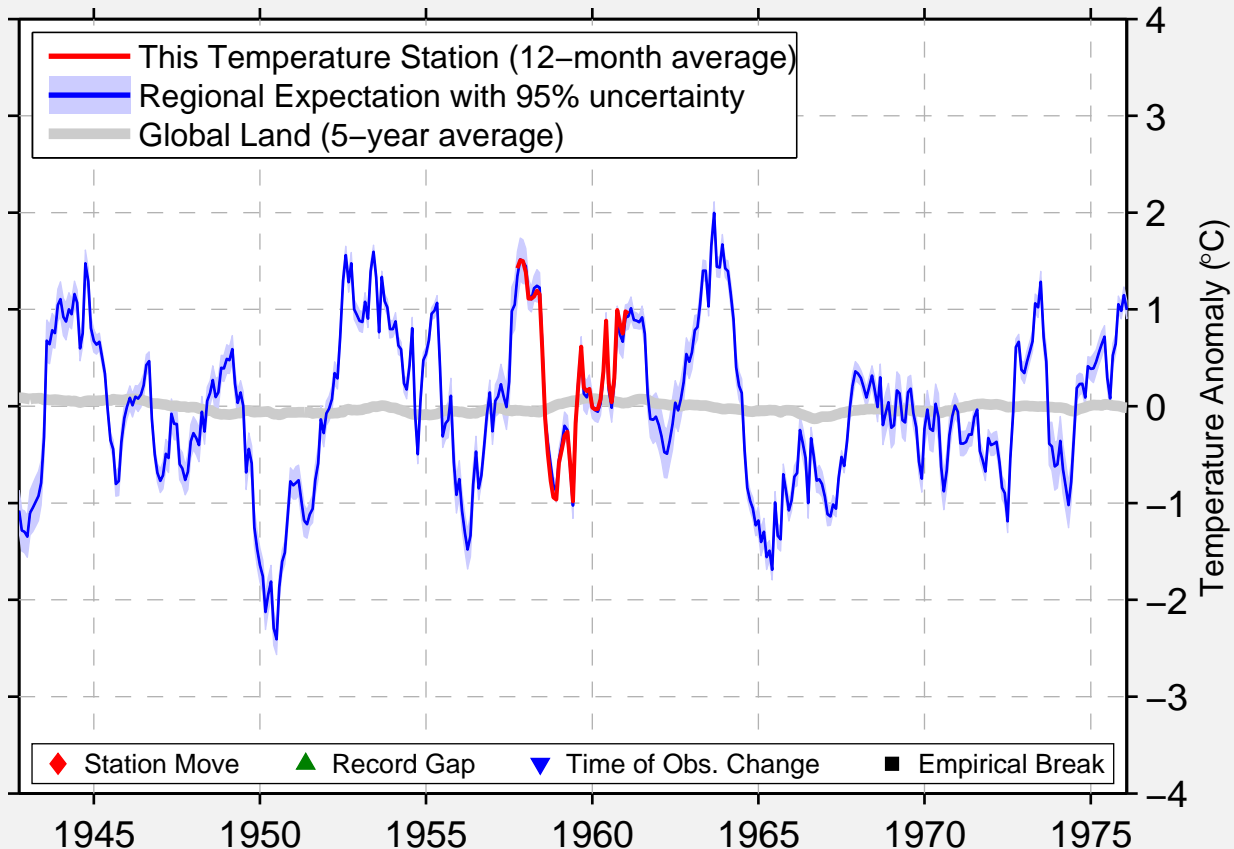

MUD LAKE NAT'L WLDLF RFG

48.300 N, 95.983 W (United States)

Data Quality Controlled and Aligned at Breakpoints

Berkeley Earth