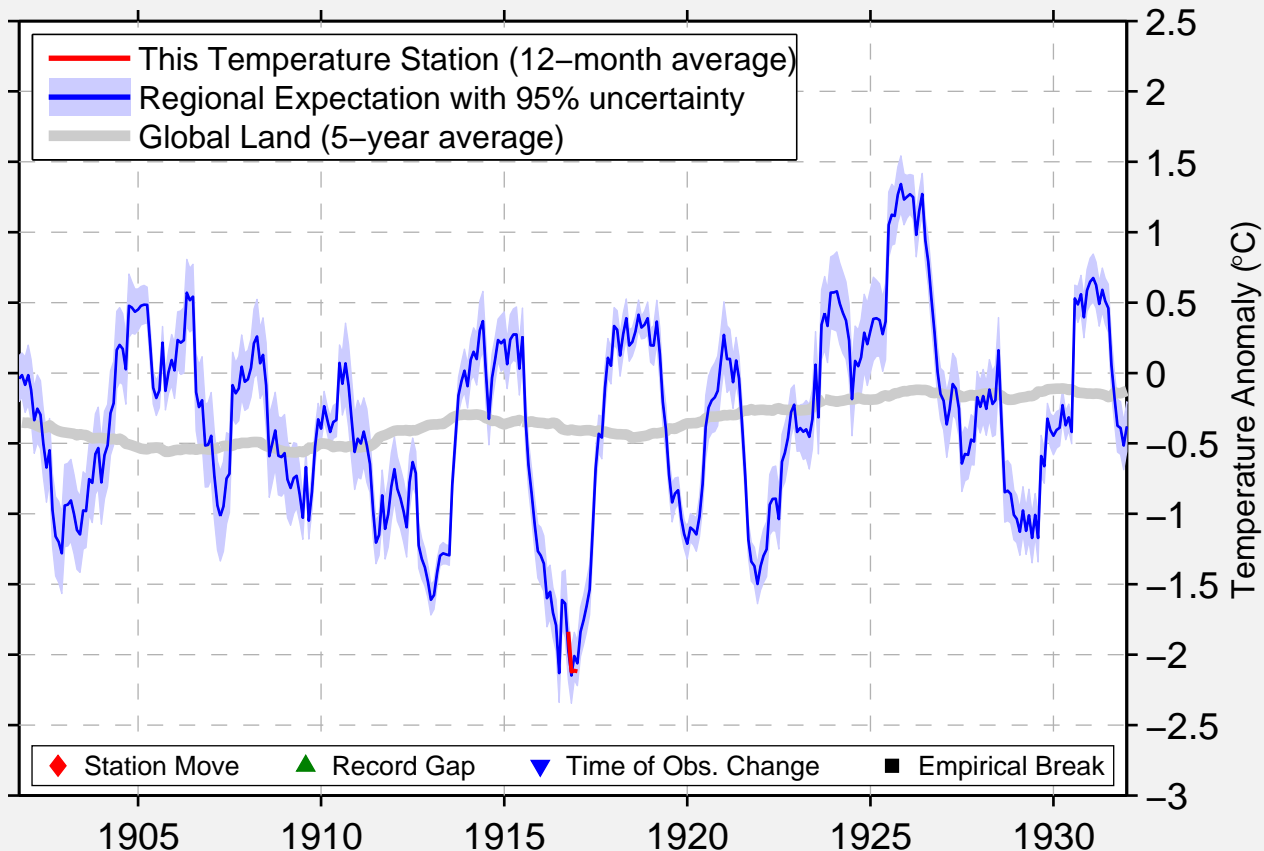

EUREKA

48.300 N, 118.650 W (United States)

Data Quality Controlled and Aligned at Breakpoints

Berkeley Earth