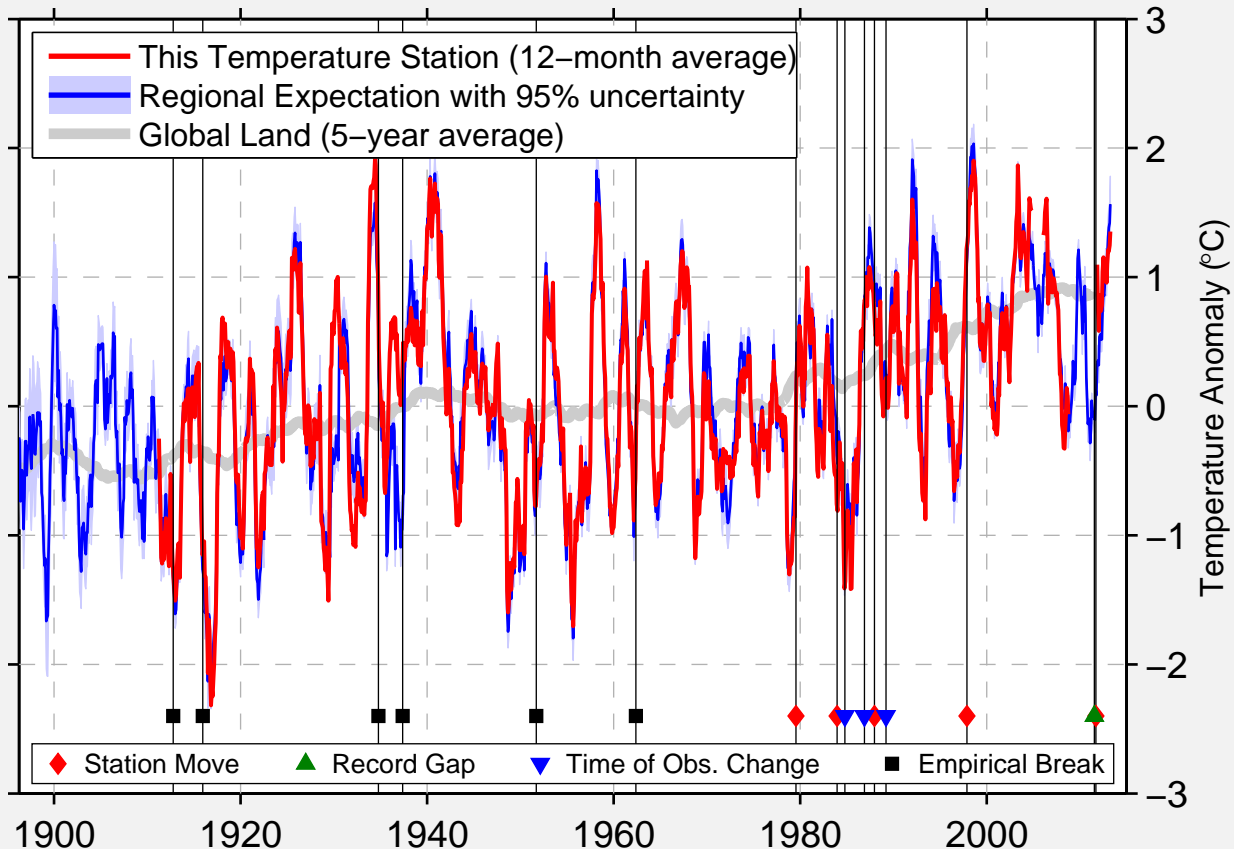

# SANDPOINT EXP STATION

48.293 N, 116.560 W (United States)

Data Quality Controlled and Aligned at Breakpoints

Berkeley Earth