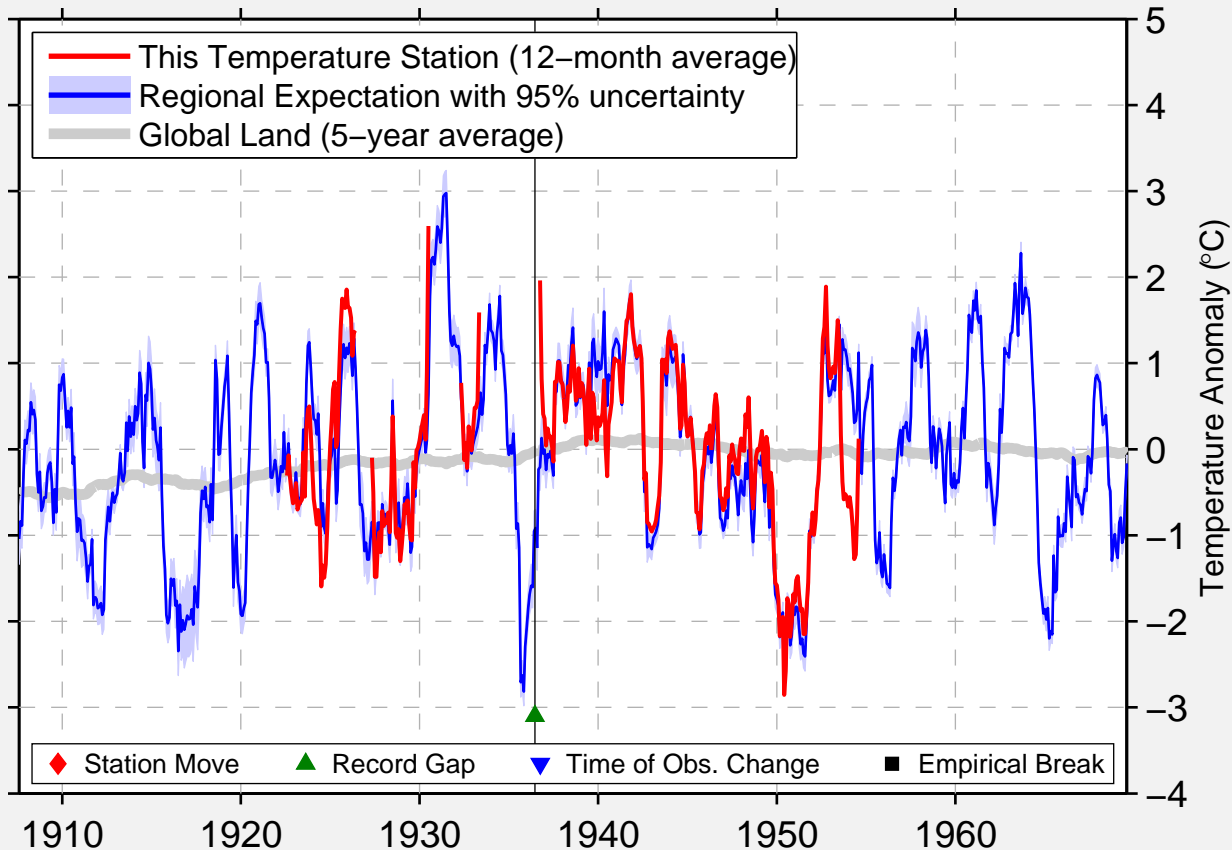

# EPPING

48.283 N, 103.367 W (United States)

Data Quality Controlled and Aligned at Breakpoints

Berkeley Earth