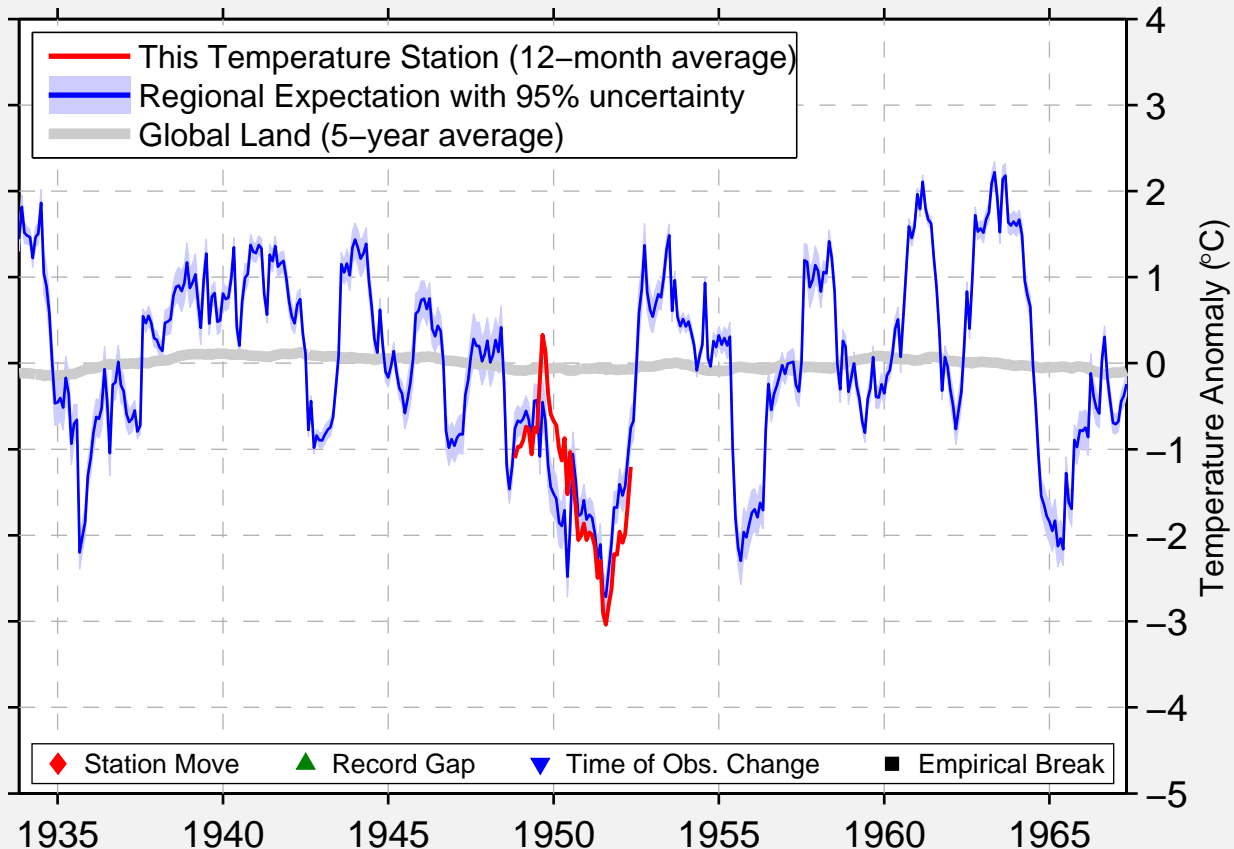

# TIBER LAKE

48.283 N, 110.883 W (United States)

Data Quality Controlled and Aligned at Breakpoints

Berkeley Earth