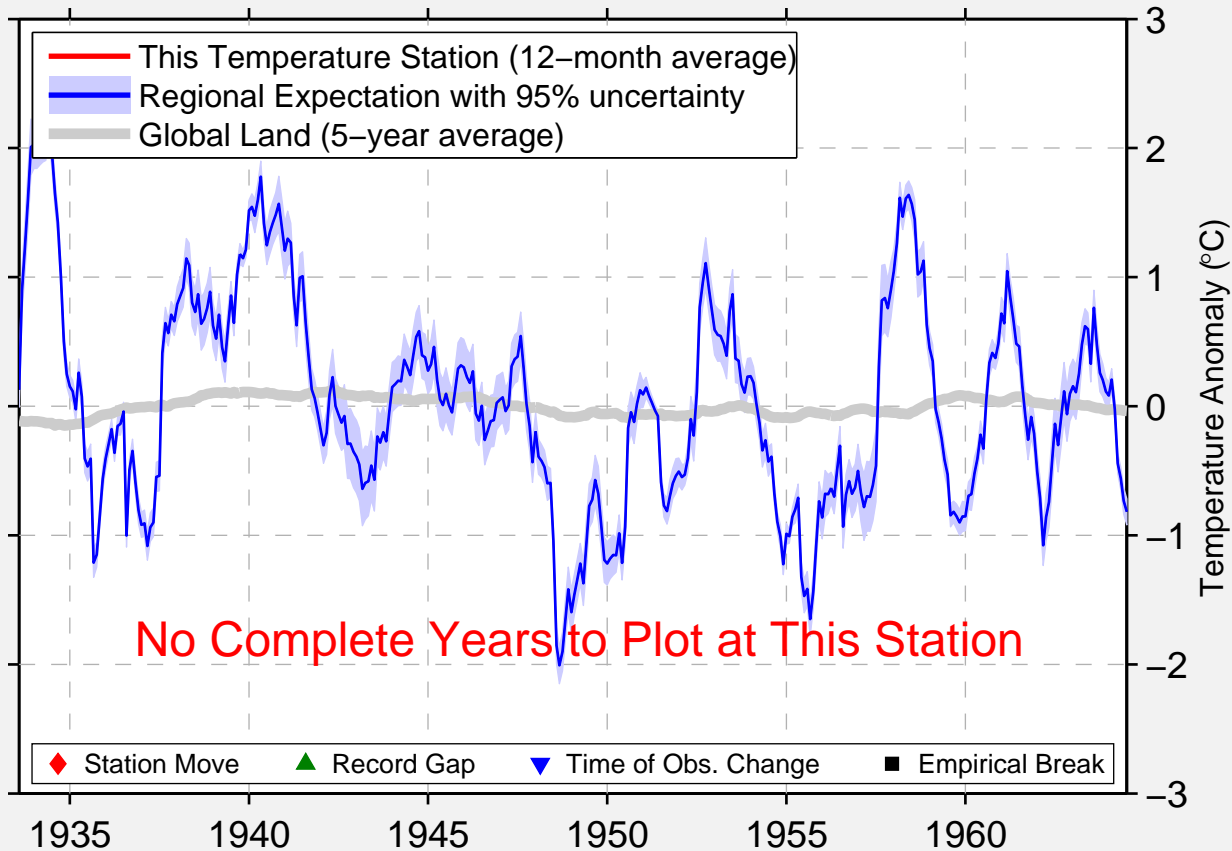

HOPE

48.250 N, 116.300 W (United States)

Data Quality Controlled and Aligned at Breakpoints

Berkeley Earth