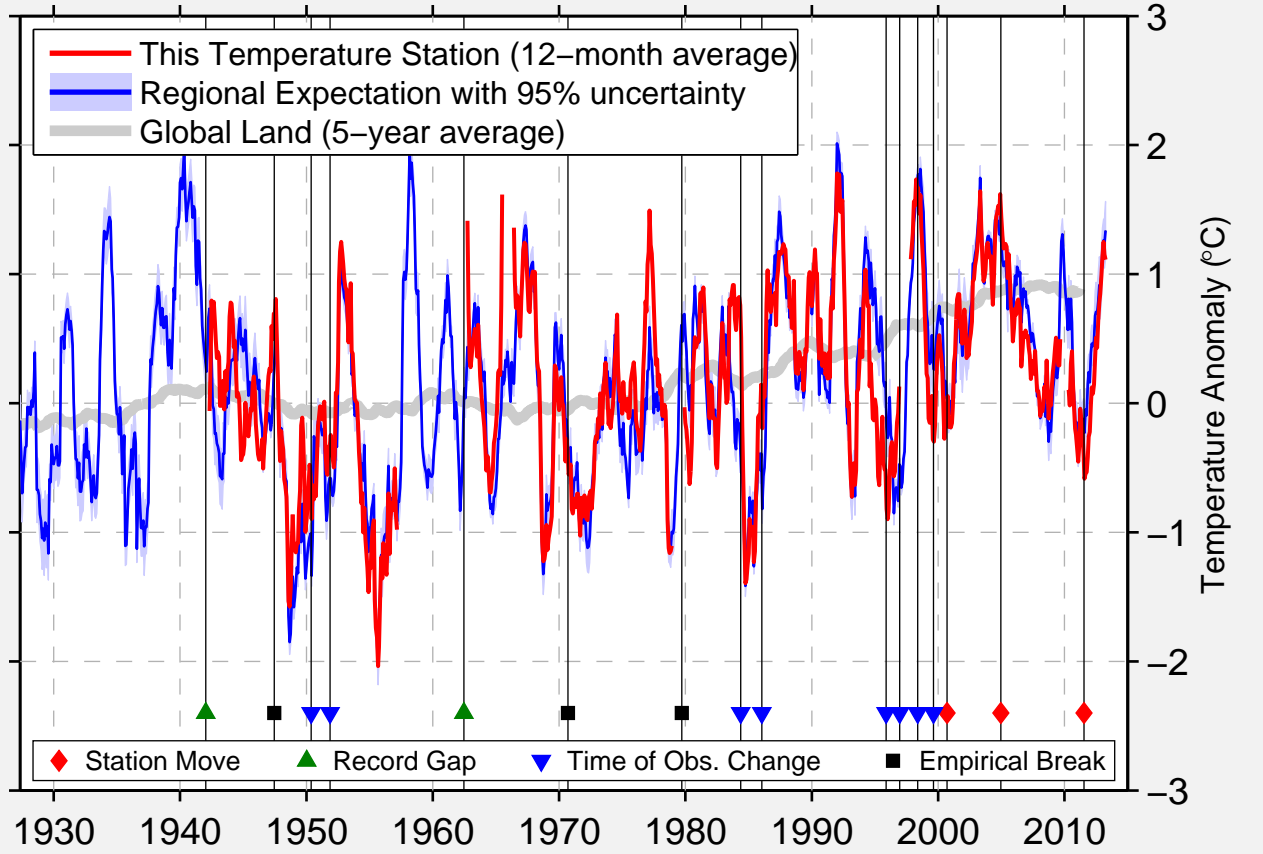

# HOLDEN VILLAGE

48.199 N, 120.778 W (United States)

Data Quality Controlled and Aligned at Breakpoints

Berkeley Earth