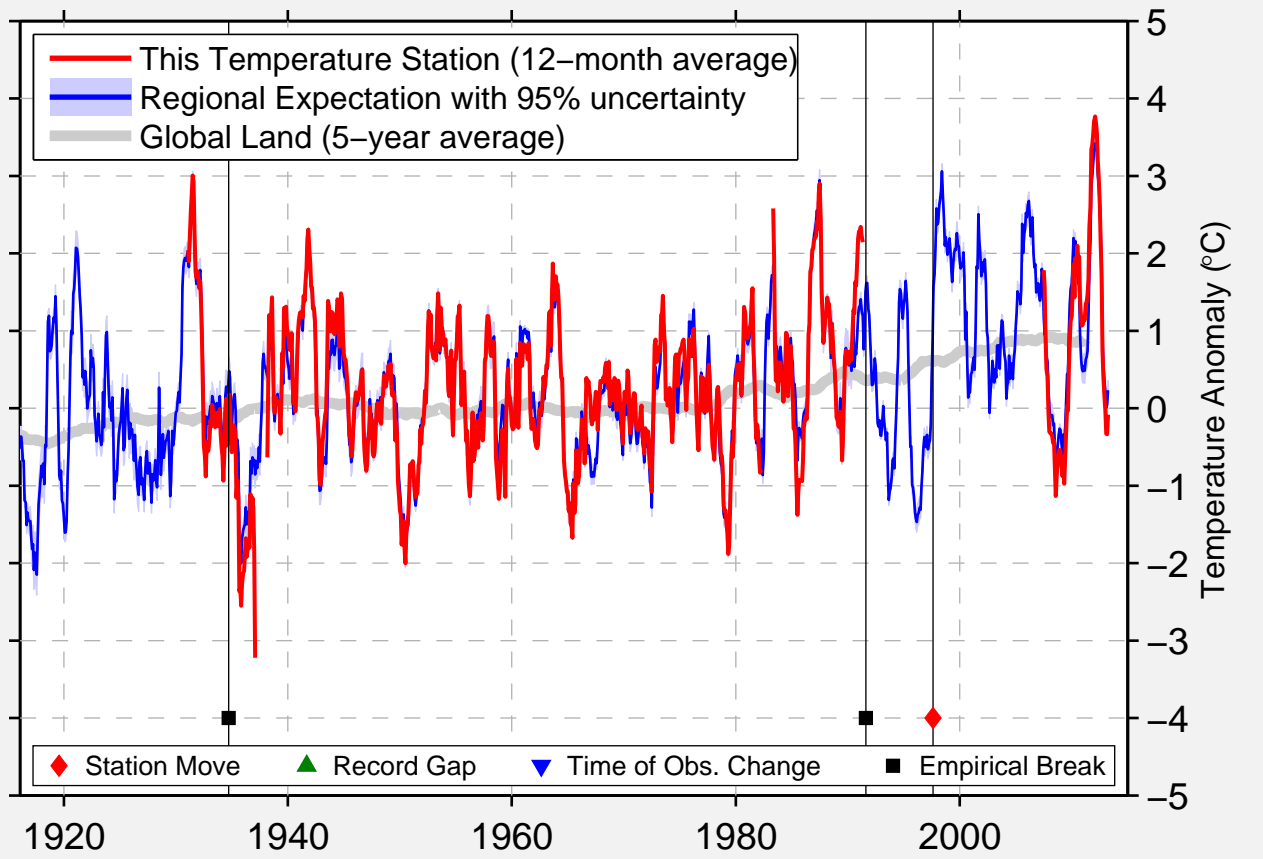

BIG FALLS

48.197 N, 93.799 W (United States)

Data Quality Controlled and Aligned at Breakpoints

Berkeley Earth