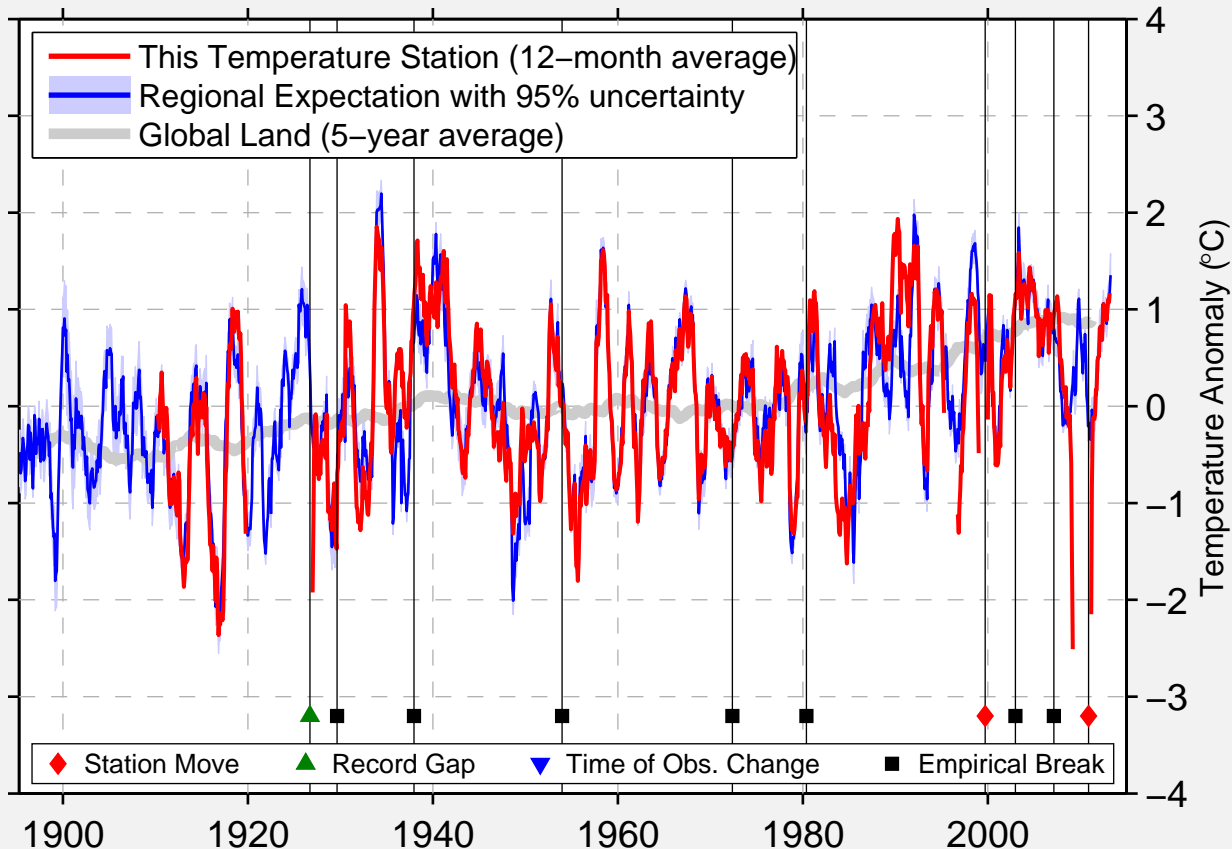

NEWPORT

48.184 N, 117.048 W (United States)

Data Quality Controlled and Aligned at Breakpoints

Berkeley Earth