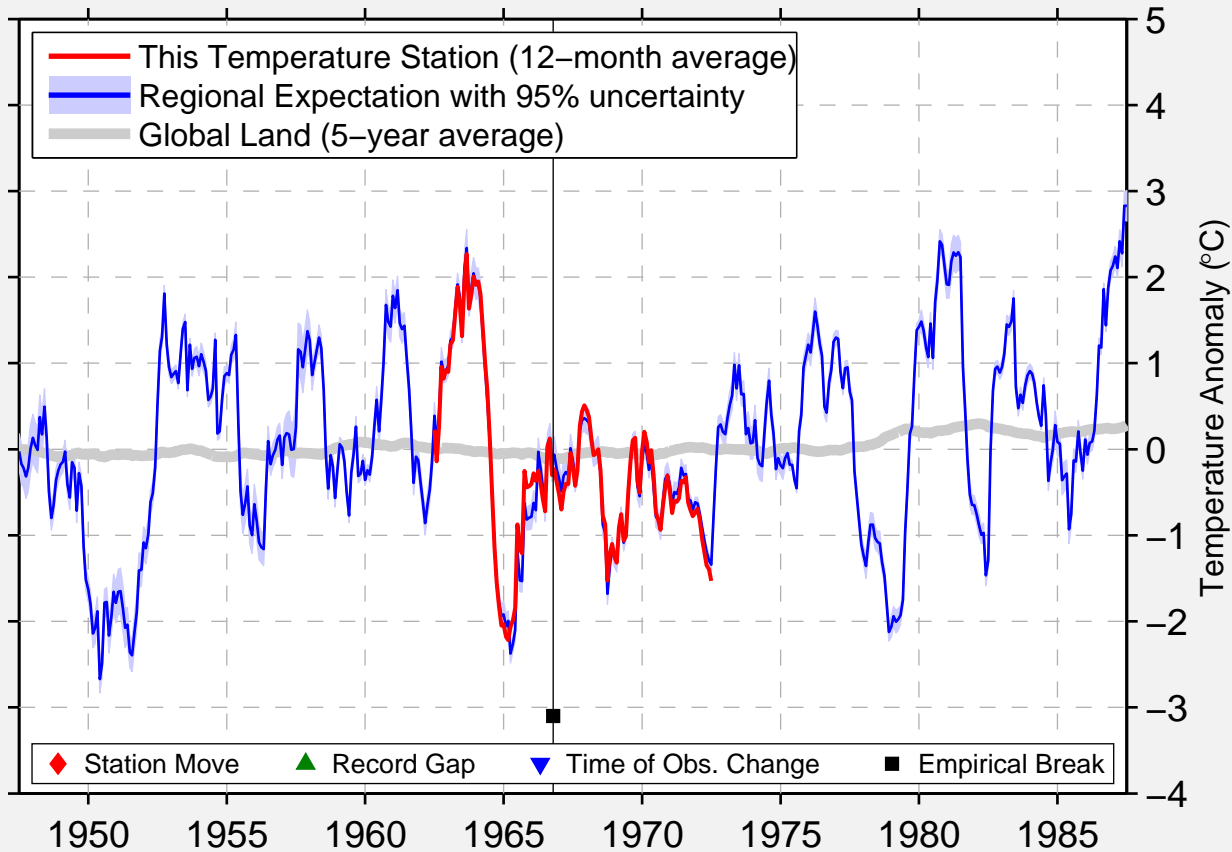

WILLISTON SLOULIN FIELD INTL

48.174 N, 103.637 W (United States)

◆ Station Move ▲ Record Gap ▼ Time of Obs. Change ■ Empirical Break