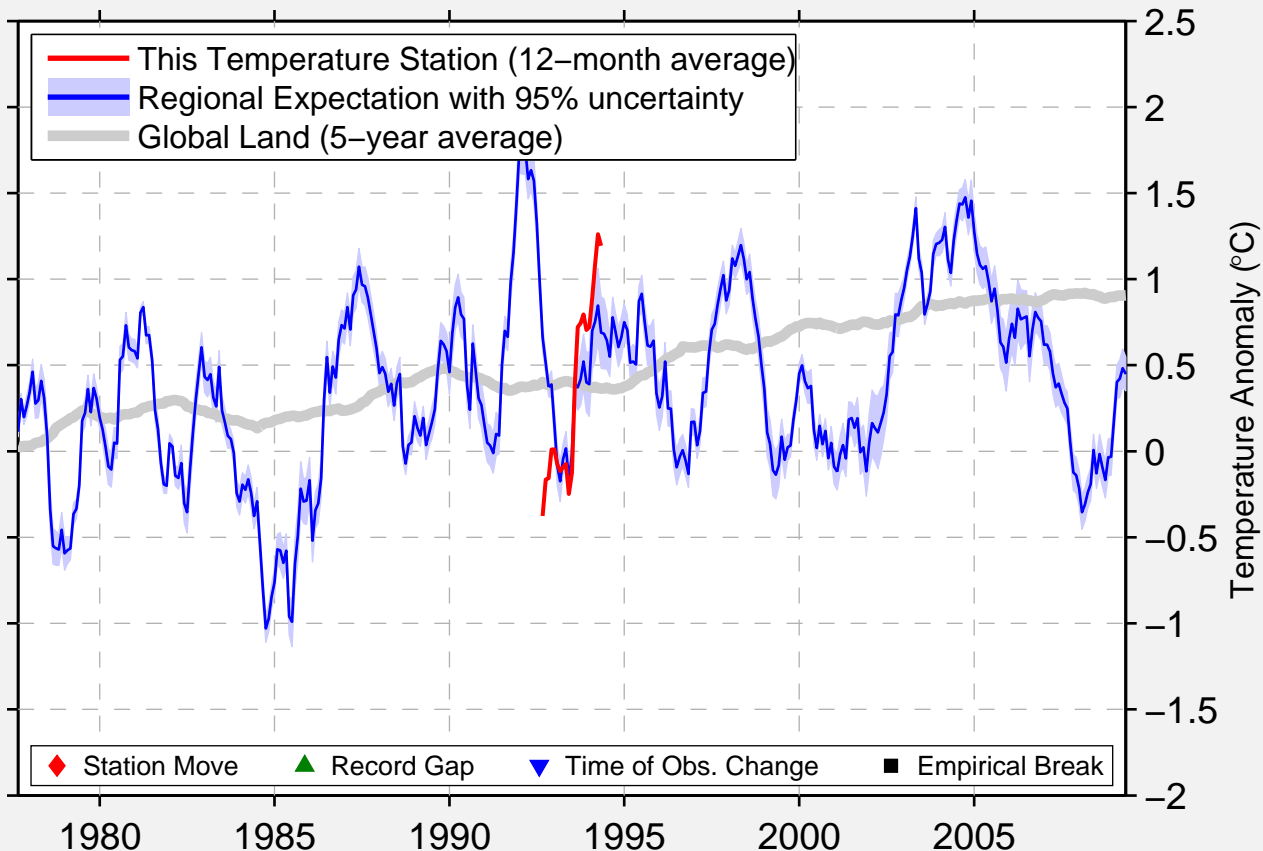

ARLINGTON (AWOS)

48.167 N, 122.150 W (United States)

Data Quality Controlled and Aligned at Breakpoints

Berkeley Earth