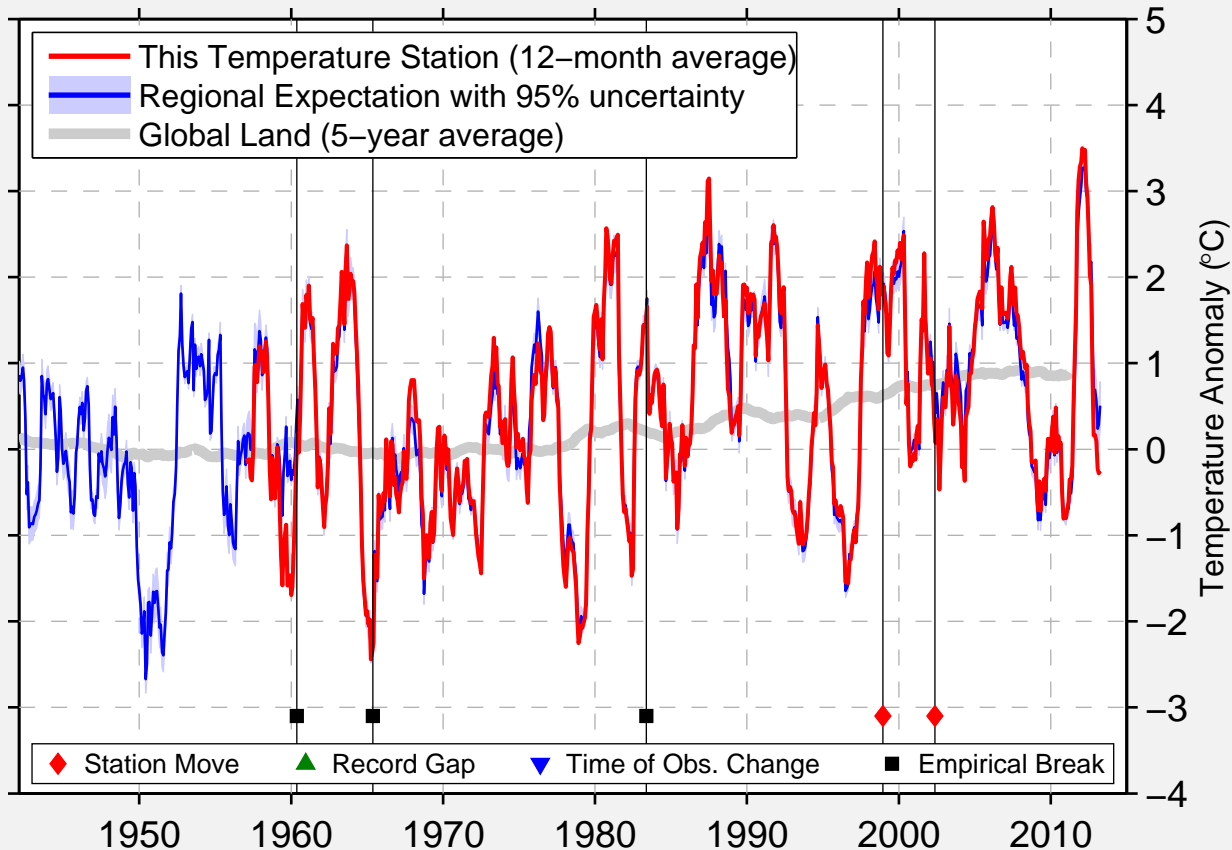

# WILLISTON EXP FARM

48.138 N, 103.737 W (United States)

Data Quality Controlled and Aligned at Breakpoints

Berkeley Earth