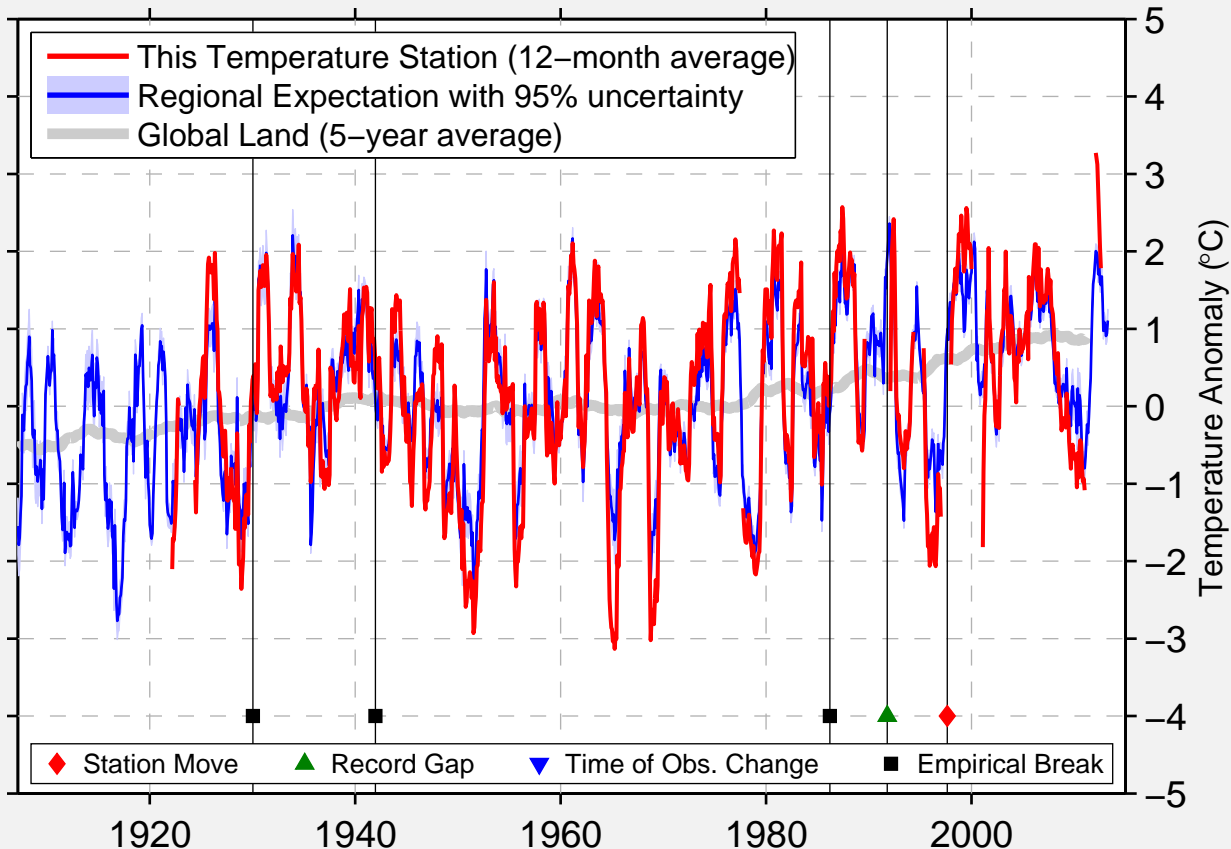

# BIG SANDY

48.135 N, 110.061 W (United States)

Data Quality Controlled and Aligned at Breakpoints

Berkeley Earth