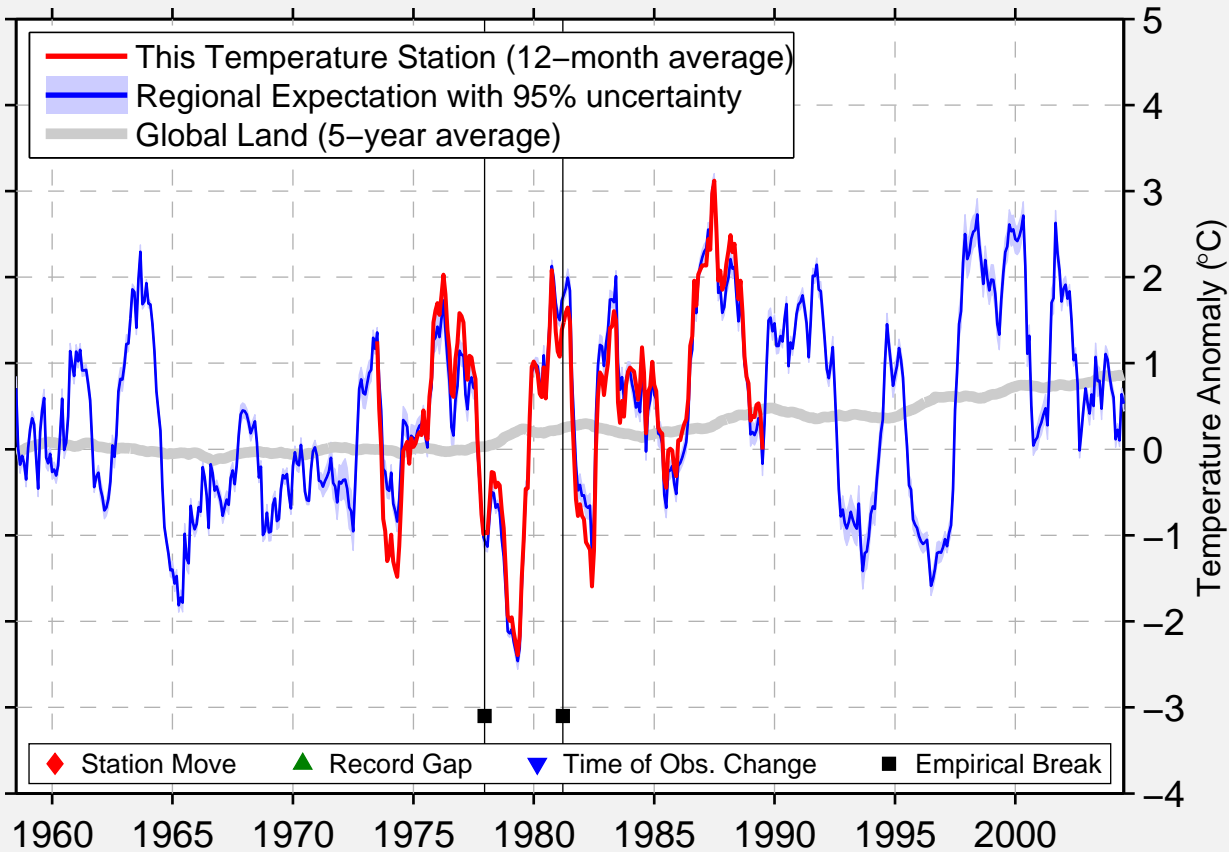

DEVILS LAKE(AWOS)

48.117 N, 98.900 W (United States)

Data Quality Controlled and Aligned at Breakpoints

Berkeley Earth