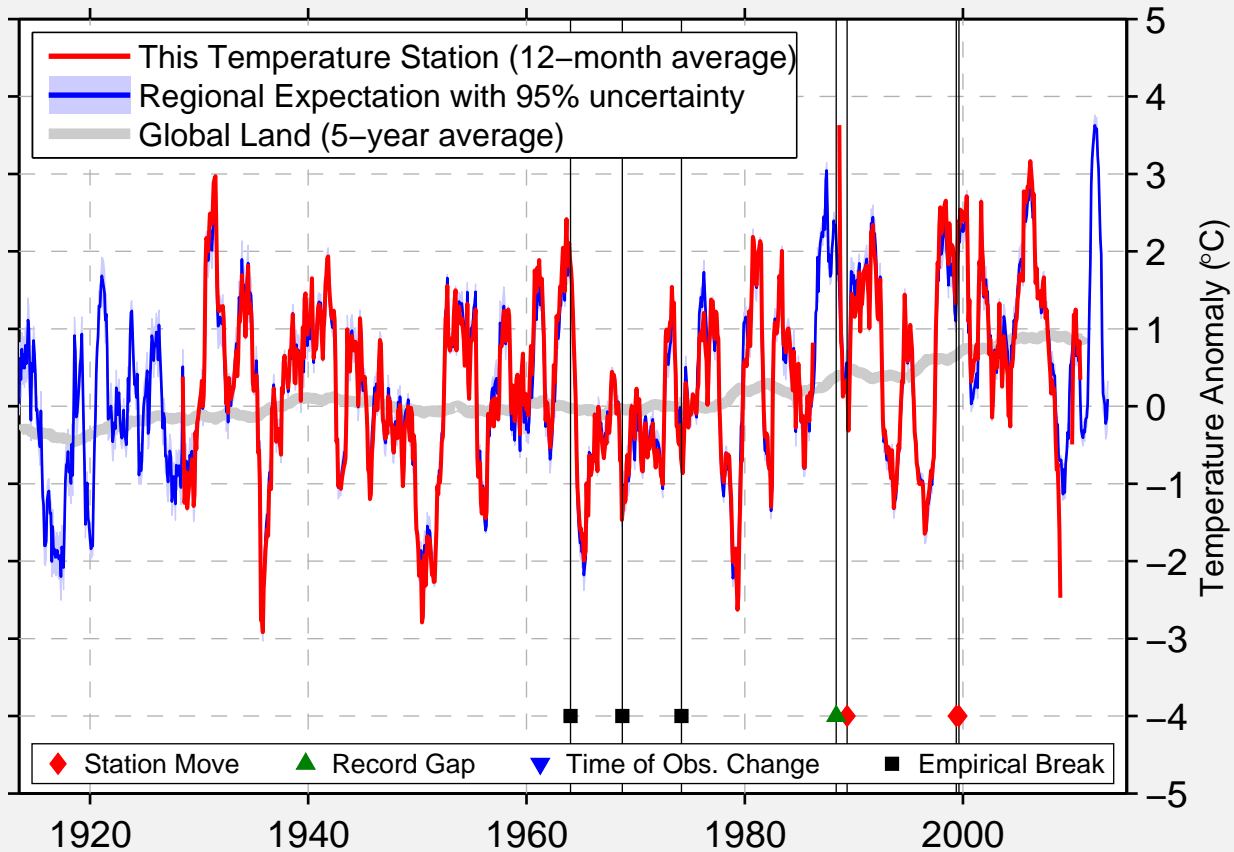

# VELVA 3NE

48.069 N, 100.908 W (United States)

Data Quality Controlled and Aligned at Breakpoints

Berkeley Earth