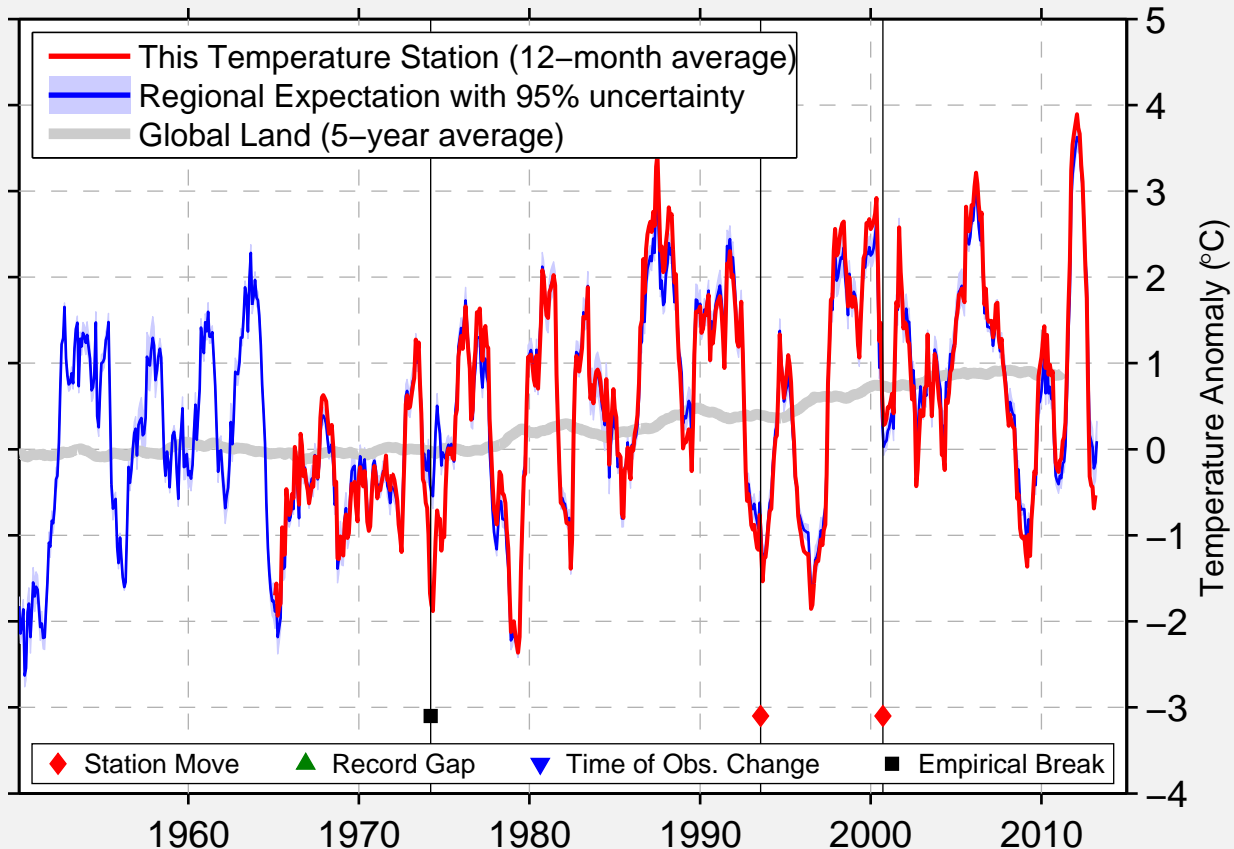

# DRAKE 9 NE

48.047 N, 100.310 W (United States)

Data Quality Controlled and Aligned at Breakpoints

Berkeley Earth