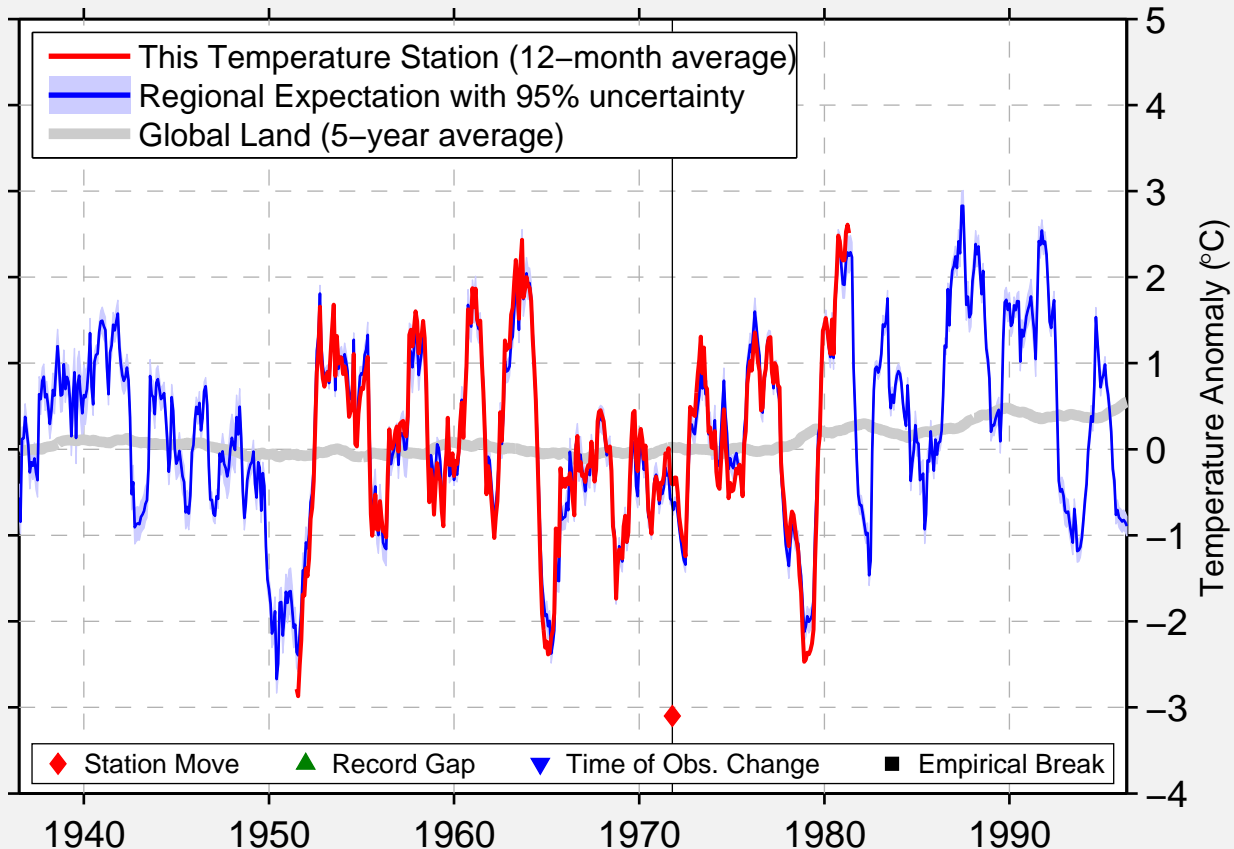

# NOHLY 4 NW

48.033 N, 104.133 W (United States)

Data Quality Controlled and Aligned at Breakpoints

Berkeley Earth