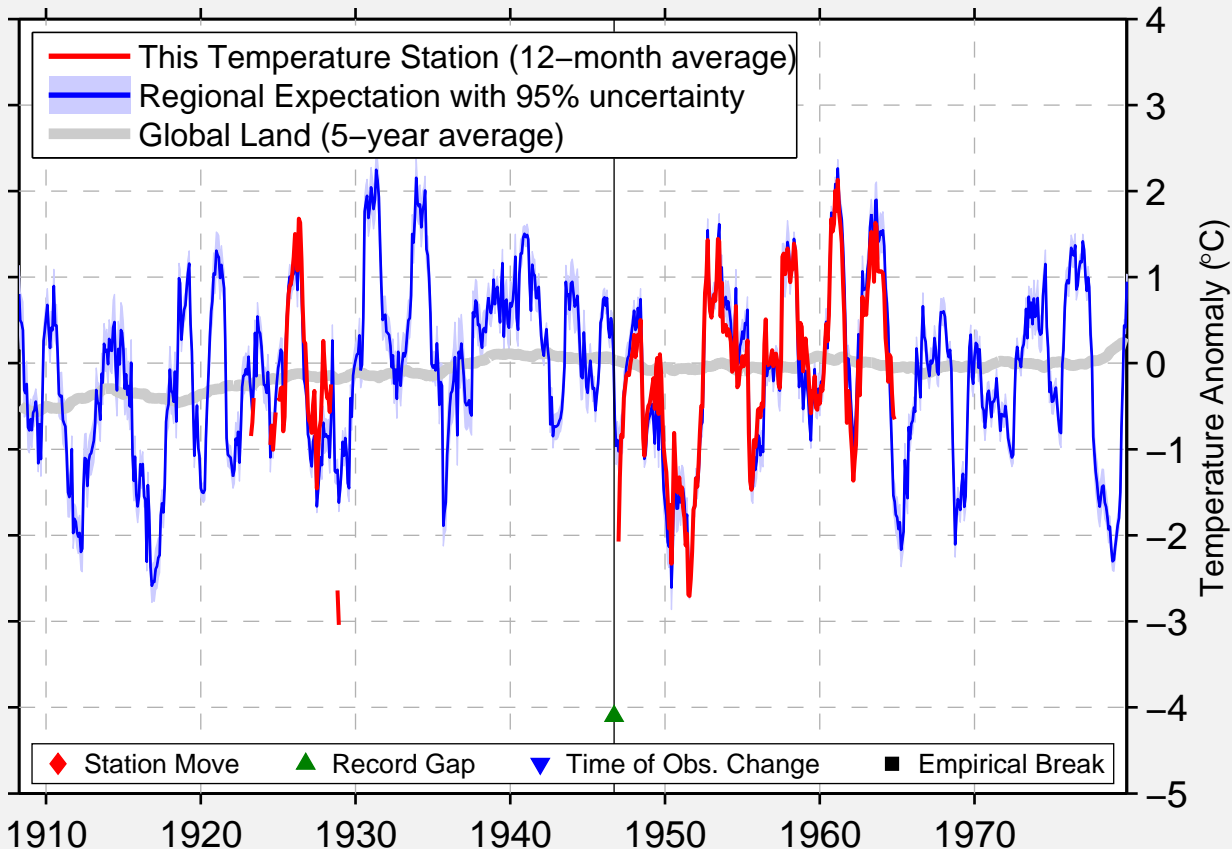

HAYS

48.000 N, 108.700 W (United States)

Data Quality Controlled and Aligned at Breakpoints

Berkeley Earth