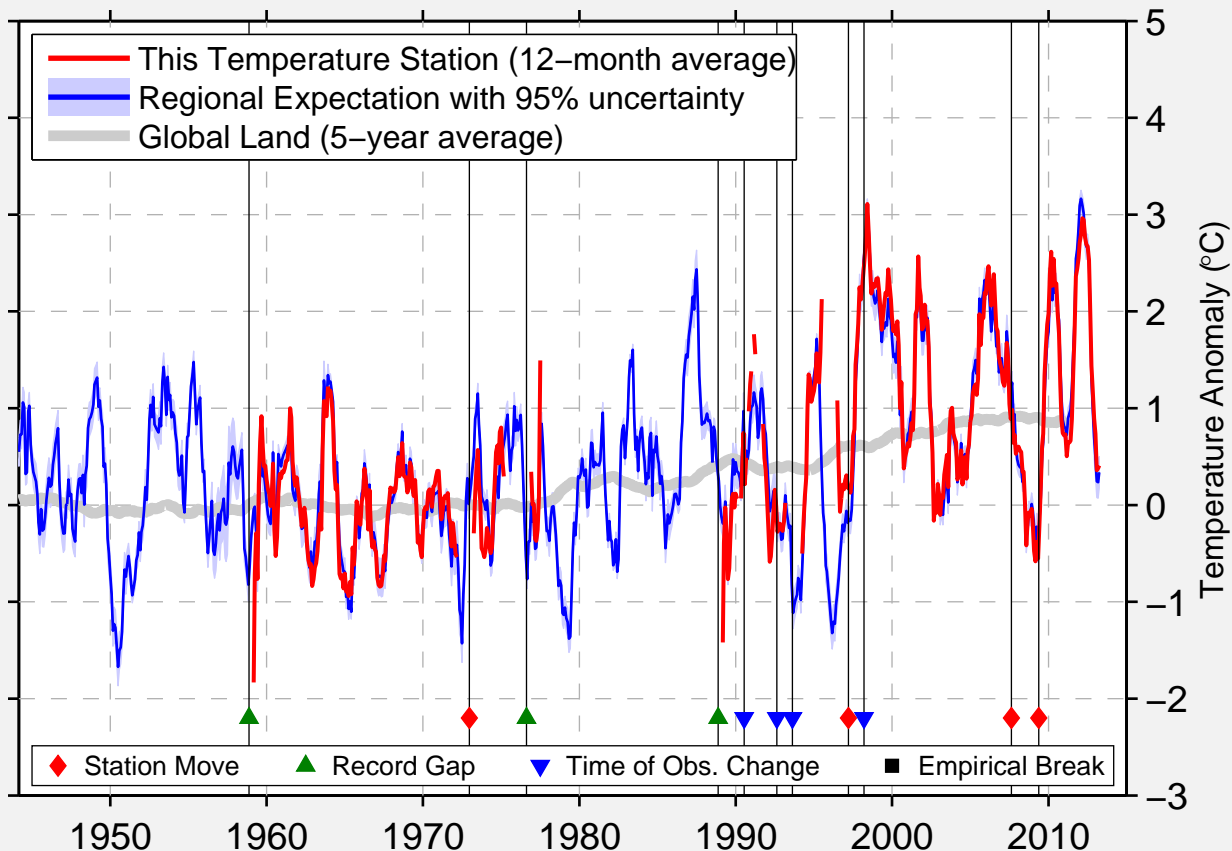

GRAND PORTAGE RNG STN

47.986 N, 89.637 W (United States)

Data Quality Controlled and Aligned at Breakpoints

Berkeley Earth