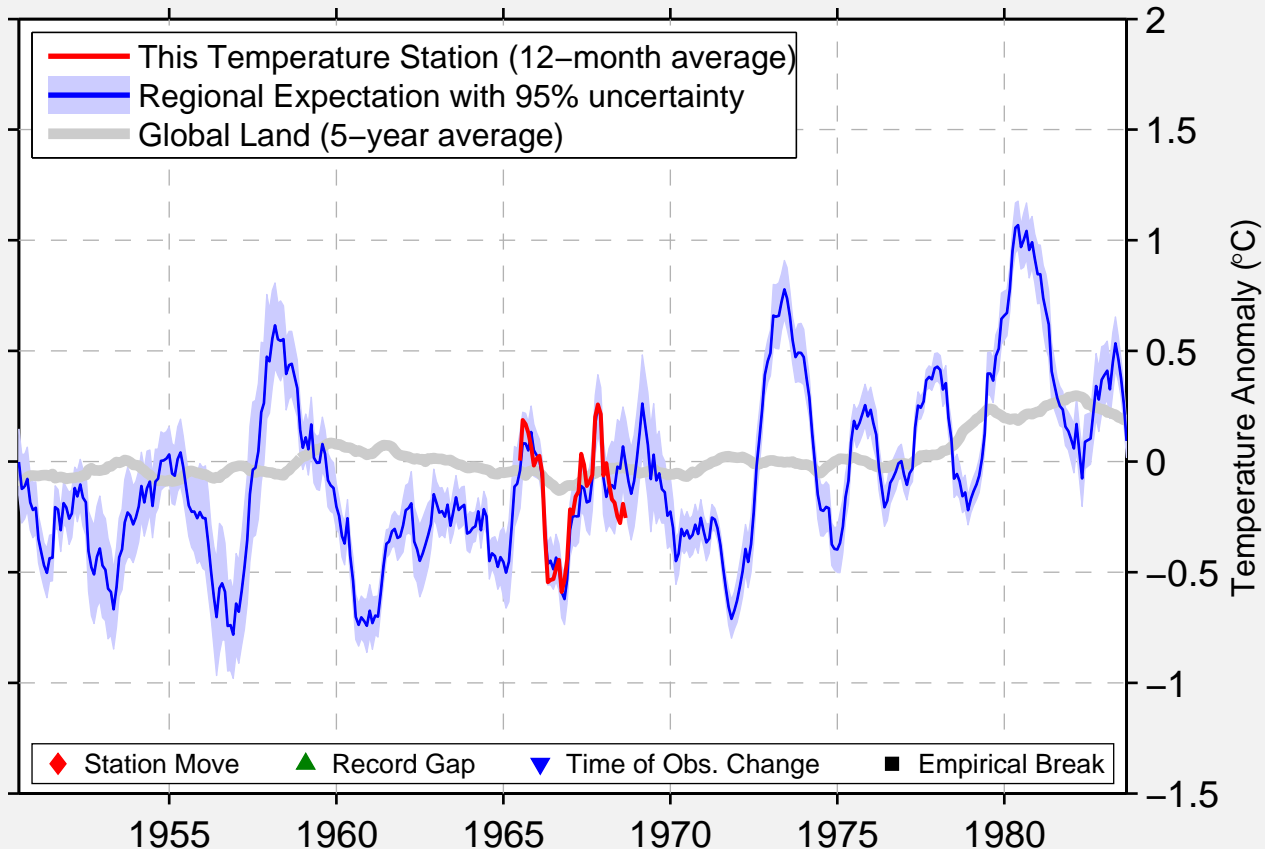

RAYMOND TERRACE (WALLAROO STAT)

32.618 S, 151.888 E (Australia)

Data Quality Controlled and Aligned at Breakpoints

Berkeley Earth