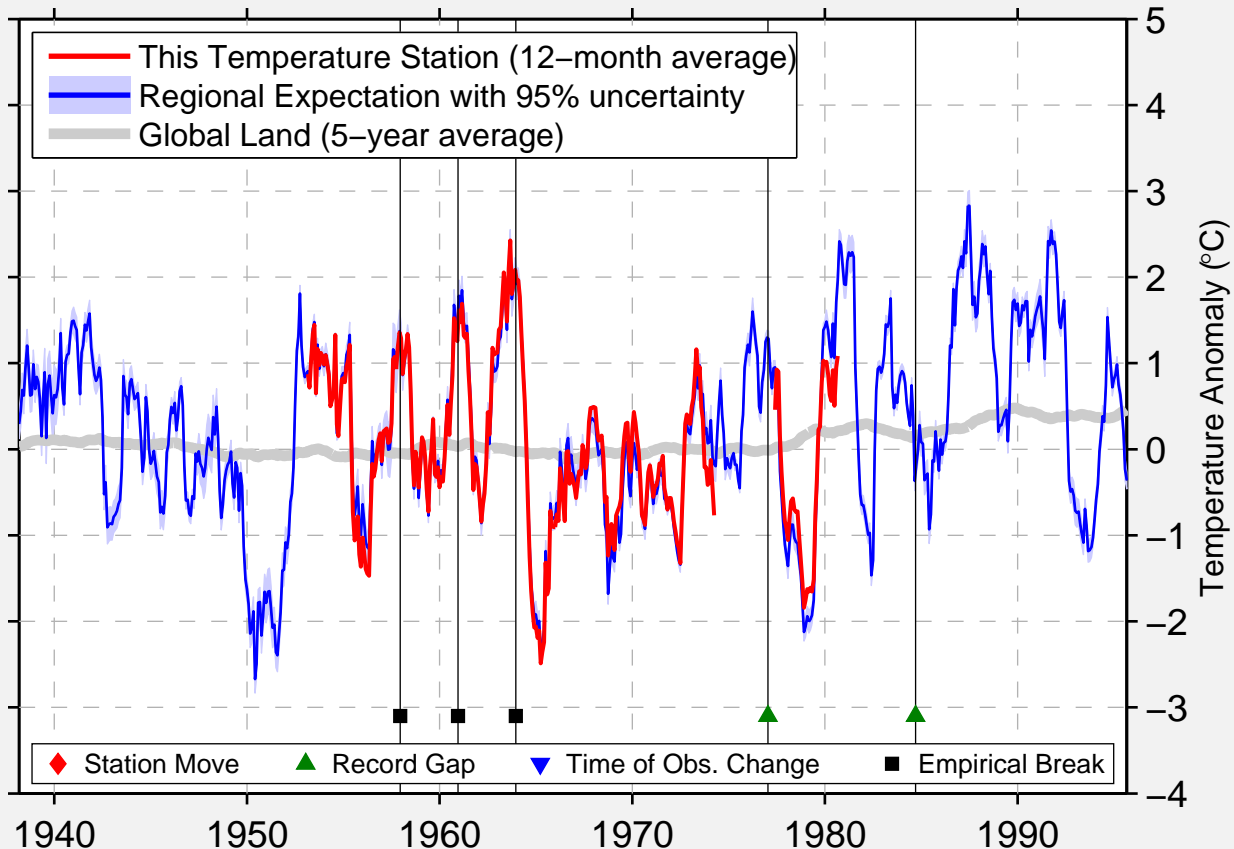

NEW TOWN 4 W

47.983 N, 102.583 W (United States)

Data Quality Controlled and Aligned at Breakpoints

Berkeley Earth