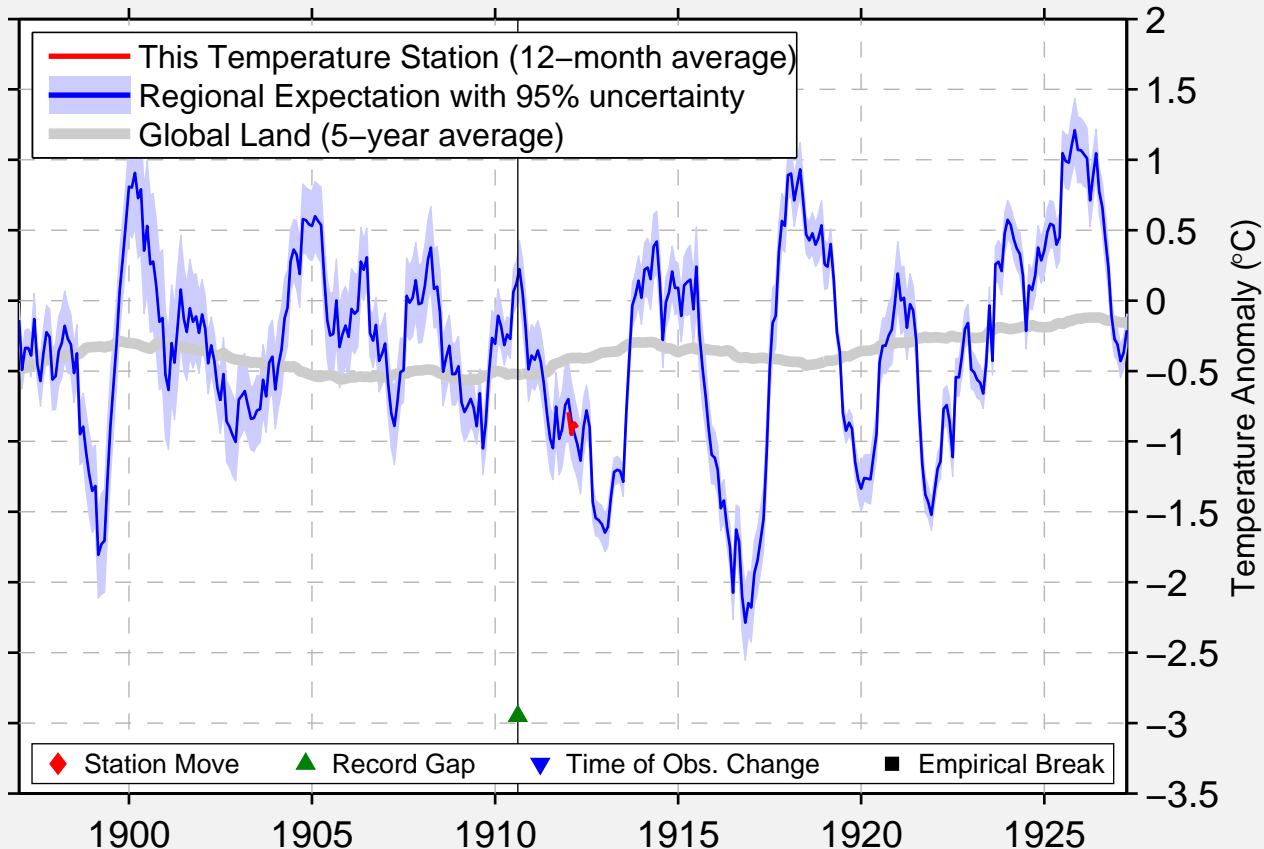

SPIRIT LAKE

47.967 N, 116.867 W (United States)

Data Quality Controlled and Aligned at Breakpoints

Berkeley Earth