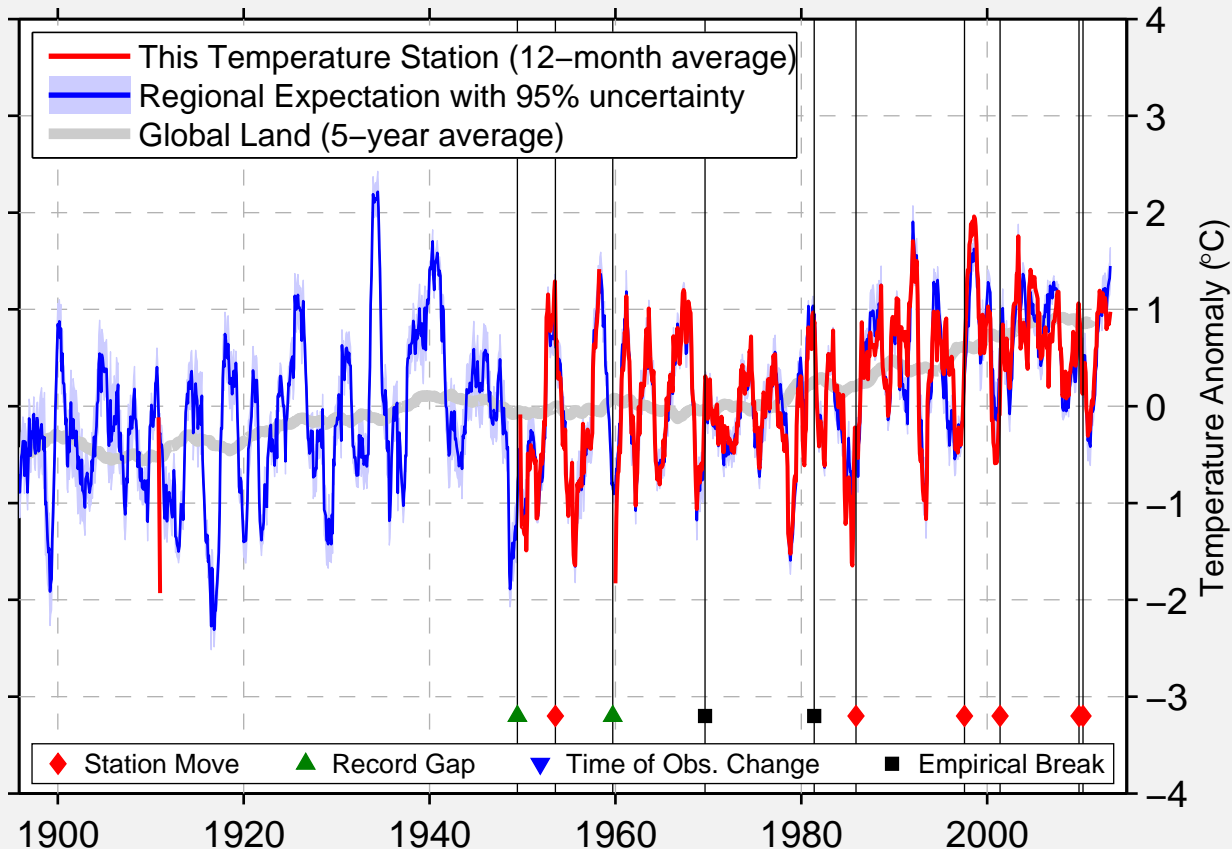

LIBBY 30 SSE

47.967 N, 115.233 W (United States)

Data Quality Controlled and Aligned at Breakpoints

Berkeley Earth