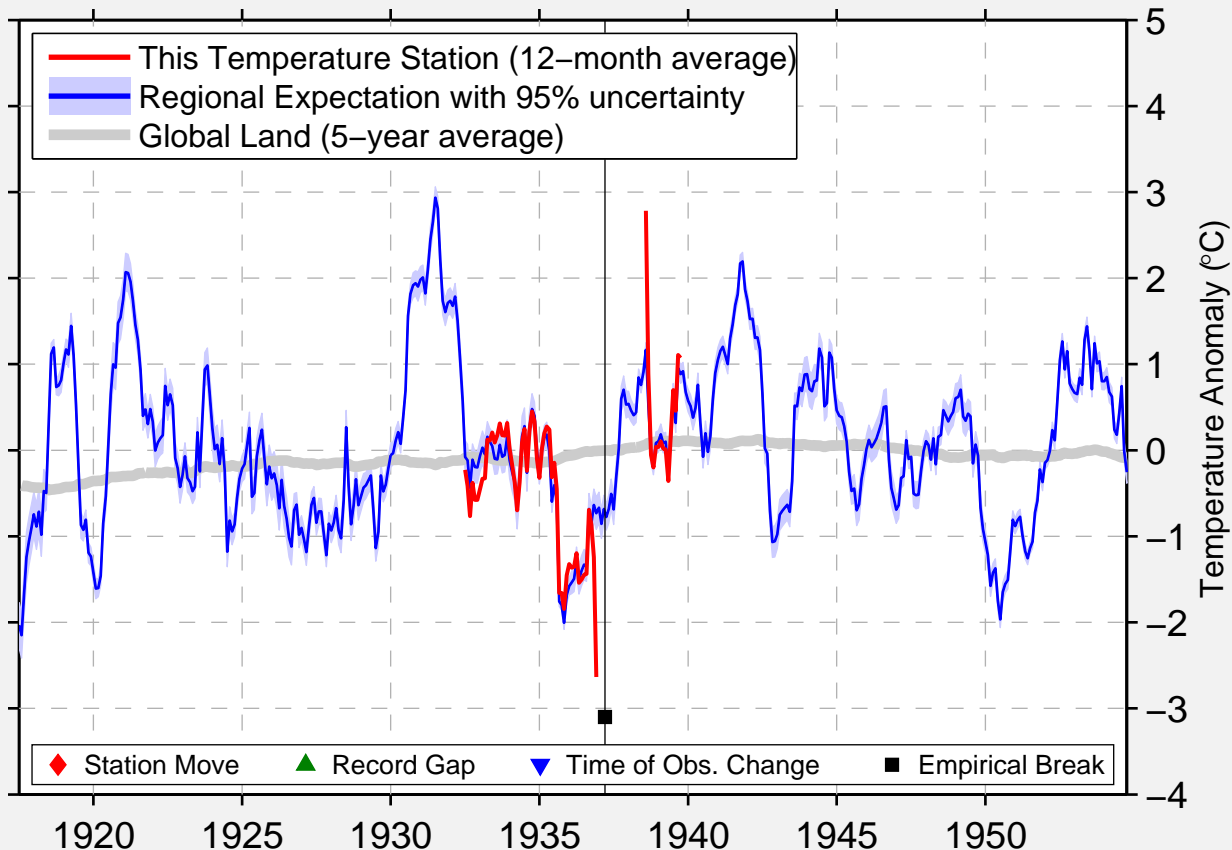

MIZPAH

47.950 N, 94.217 W (United States)

Data Quality Controlled and Aligned at Breakpoints

Berkeley Earth