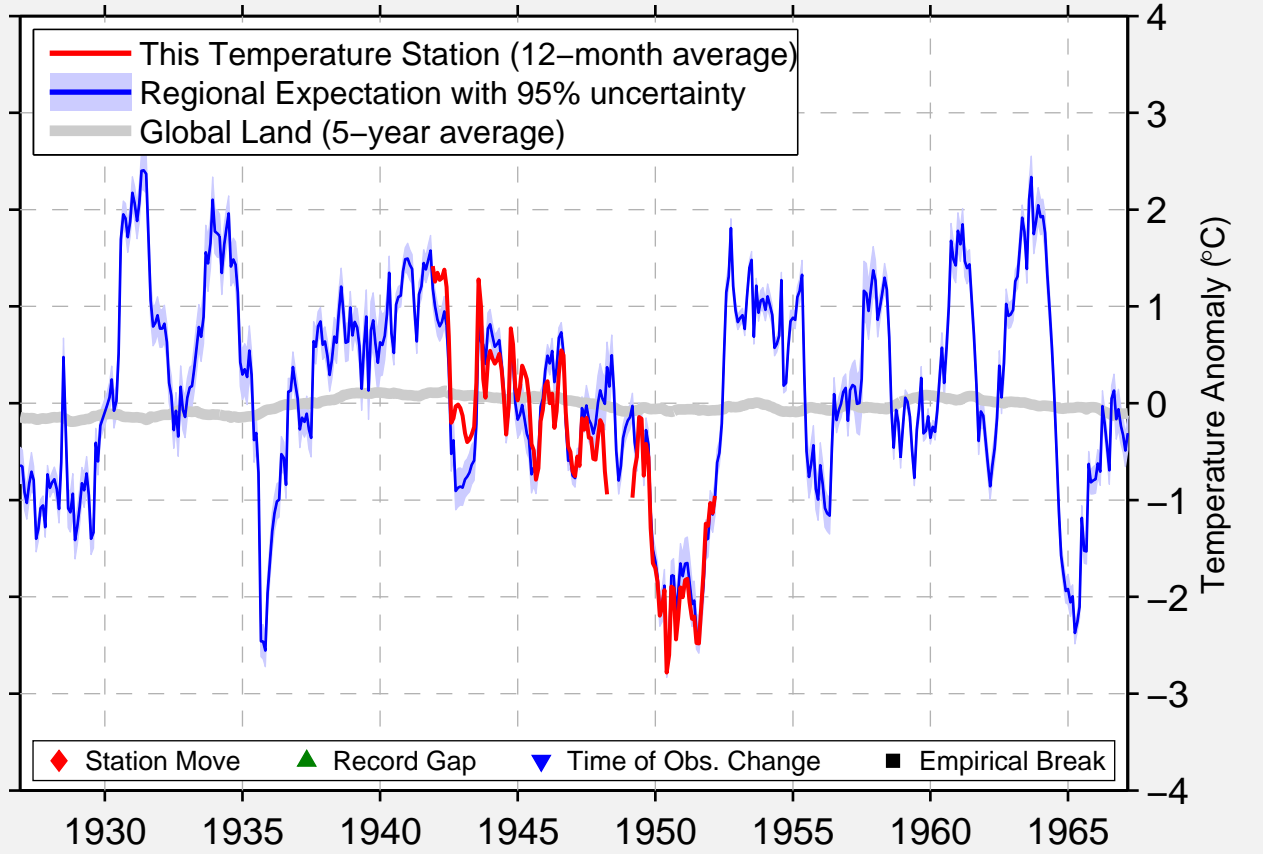

VAN HOOK

47.950 N, 102.350 W (United States)

Data Quality Controlled and Aligned at Breakpoints

Berkeley Earth